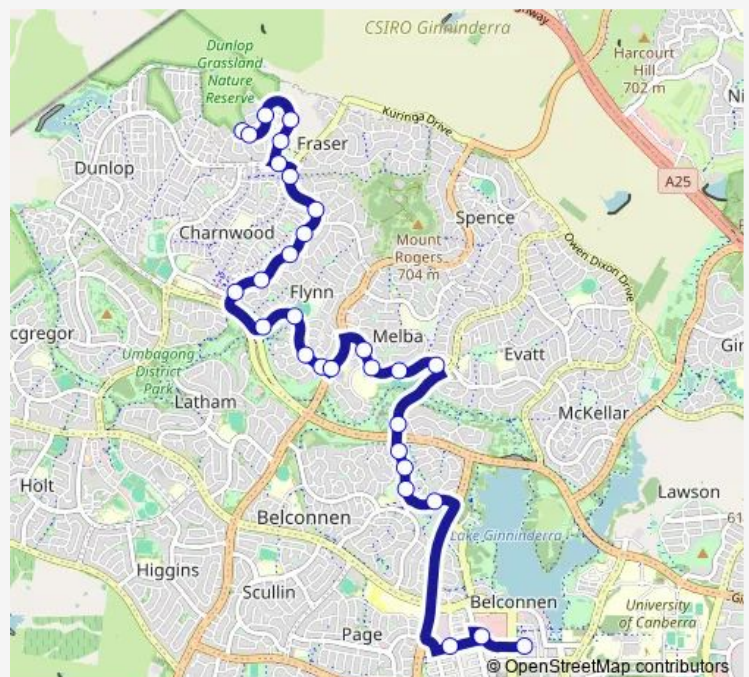

Companion Cr at Homann Pl

Charnwood Shops Tillyard Dr

Tillyard Dr after Geeves Ct

Tillyard Dr after Mcdougall St

Tillyard Dr after Sadleir Pl

Route schedule

Belconnen Interchange Plt 5 — Fraser West Terminus Shakespeare Cr

Monday 05:51-22:21

Tuesday 05:51-22:21

Wednesday 05:51-22:21

Thursday 05:51-22:21

Friday 05:51-22:21

Saturday 06:50-23:50

Sunday 08:30-20:30

Route info

Direction: Belconnen Interchange Plt 5

Stops: 28

Trip Duration: 0 hour 25 min

41 — Fraser to Belconnen via Flynn & Melba

Tillyard Dr opp Barber Cr

Tillyard Dr before Kerrigan St

Kerrigan St after Crowley Ct

Direction: Fraser West Terminus Shakespeare Cr

Stops: 29

Trip Duration: 0 hour 25 min

John Cleland Cr opp Florey Shops

John Cleland Cr before 2nd Twelvetrees Cr

Cohen St Interchange

Westfield Belconnen Platform 1 Set Down Only