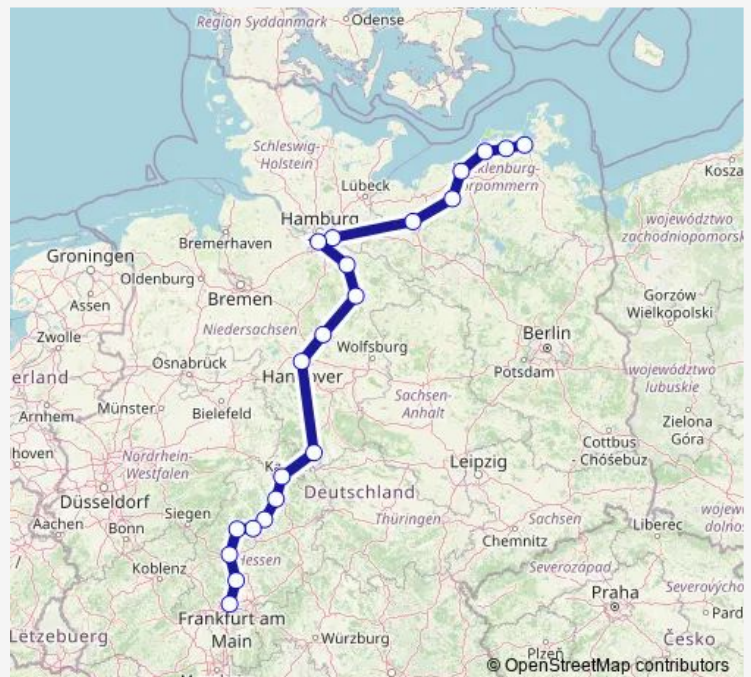

Rail IC 2379

[Go to website](#)

Direction

undefined — undefined

0 stops

[Open route schedule](#)

Route schedule

undefined — undefined

Monday	15:27
Tuesday	—
Wednesday	—
Thursday	—
Friday	—
Saturday	—
Sunday	15:27

Route info

Direction:

Stops: 0

Trip Duration: — min

■ IC 2379

Direction

Stralsund Hbf — Frankfurt(Main)Hbf

21 stops

[Open route schedule](#)

Stralsund Hbf

Velgast

Ribnitz-Damgarten Ost

Rostock Hbf

Bützow

Schwerin Hbf

Hamburg-Bergedorf

Hamburg-Harburg

Lüneburg

Uelzen

Celle

Hannover Hbf

Göttingen

Kassel-Wilhelmshöhe