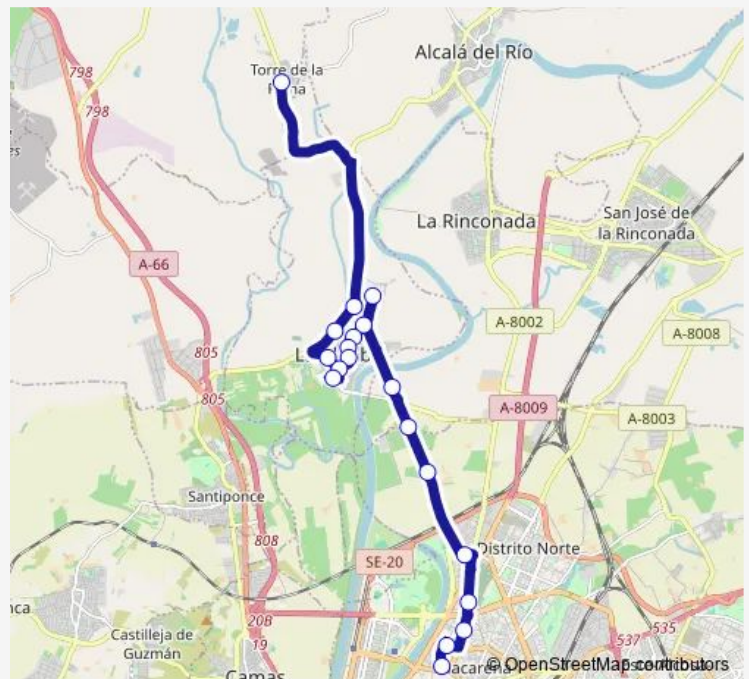

Rtda Ctra Santiponce

Torre De La Reina Calle Mayor

**Route schedule**

C/ Don Fadrique ( Frente Nº 13 ) — Torre De La Reina Calle Mayor

Monday	06:15-19:30
Tuesday	06:15-19:30
Wednesday	06:15-19:30
Thursday	06:15-19:30
Friday	06:15-19:30
Saturday	06:30-19:30
Sunday	—

**Route info**

Direction: C/ Don Fadrique ( Frente Nº 13 )

Stops: 19

Trip Duration: 0 hour 45 min

1140 — M-114 Torre De La Reina - Sevilla

## Direction

Torre De La Reina Calle Mayor — C/ Don Fadrique ( Frente Nº 13 )

19 stops

[Open route schedule](#)

Torre De La Reina Calle Mayor

Rtda De Entrada

Bar Manolin

Pza De Abastos

## Route info

Direction: Torre De La Reina Calle Mayor

Stops: 19

Trip Duration: 0 hour 42 min

1140 Bus time schedules and route maps are available in an offline PDF at busmaps.com. Use the busmaps.com website to see live bus times, train schedule or subway schedule, and step-by-step directions for all public transit in Sevilla