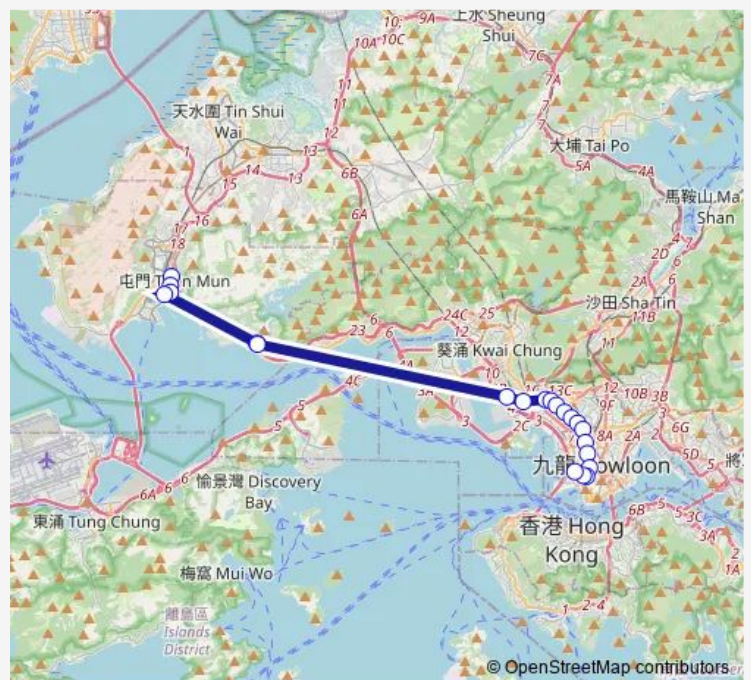

**Route schedule**

[Kmb] Tuen MUN Central BUS Terminus[[Lrtfeeder] Tuen MUN Town Centre — [Ctb] HSR West Kowloon Station][Kmb] Jordan (West Kowloon Station) BUS Terminus

Monday	05:40-22:00
Tuesday	05:40-22:00
Wednesday	05:40-22:00
Thursday	05:40-22:00
Friday	05:40-22:00
Saturday	05:40-20:20
Sunday	05:40-21:00

**Route info**

Direction: [Kmb] Tuen MUN Central BUS Terminus[[Lrtfeeder] Tuen MUN Town Centre

Stops: 21

Trip Duration: 1 hour 3 min

[Ctb] Maple Street, Cheung SHA WAN Road[[Kmb+Ctb]  
Maple Street Sham Shui PO/<Br>Maple Street, Cheung  
SHA WAN Road[[Kmb] Maple Street Sham Shui Po