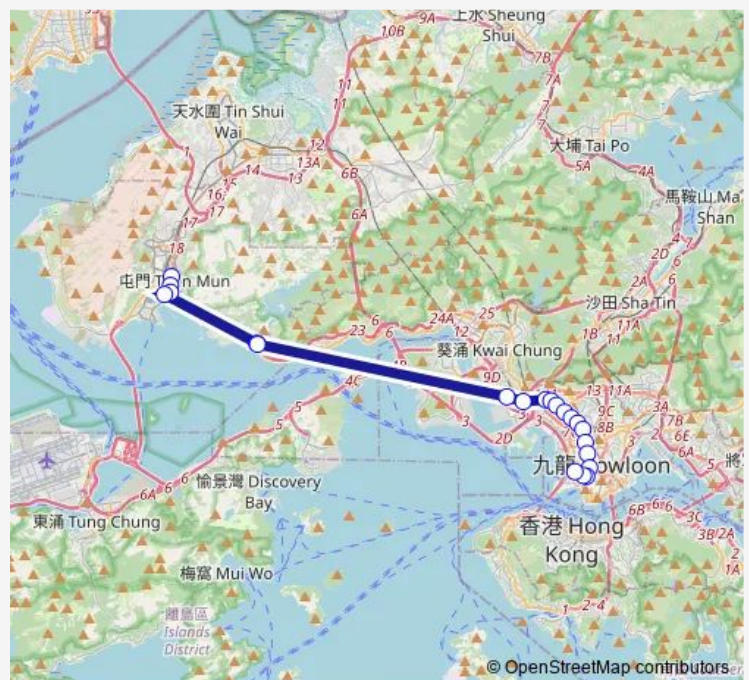

Route schedule

[Kmb] Tuen MUN Central BUS Terminus[[Lrtfeeder] Tuen MUN Town Centre — [Ctb] HSR West Kowloon Station][Kmb] Jordan (West Kowloon Station) BUS Terminus

Monday	05:40-22:00
Tuesday	05:40-22:00
Wednesday	05:40-22:00
Thursday	05:40-22:00
Friday	05:40-22:00
Saturday	05:40-20:20
Sunday	05:40-21:00

Route info

Direction: [Kmb] Tuen MUN Central BUS Terminus[[Lrtfeeder] Tuen MUN Town Centre

Stops: 21

Trip Duration: 1 hour 1 min

■ 60x — Tuen MUN Central - Jordan (West Kowloon Station)

[Ctb] Maple Street, Cheung SHA WAN Road[[Kmb+Ctb]
Maple Street Sham Shui PO/
Maple Street, Cheung
SHA WAN Road[[Kmb] Maple Street Sham Shui Po