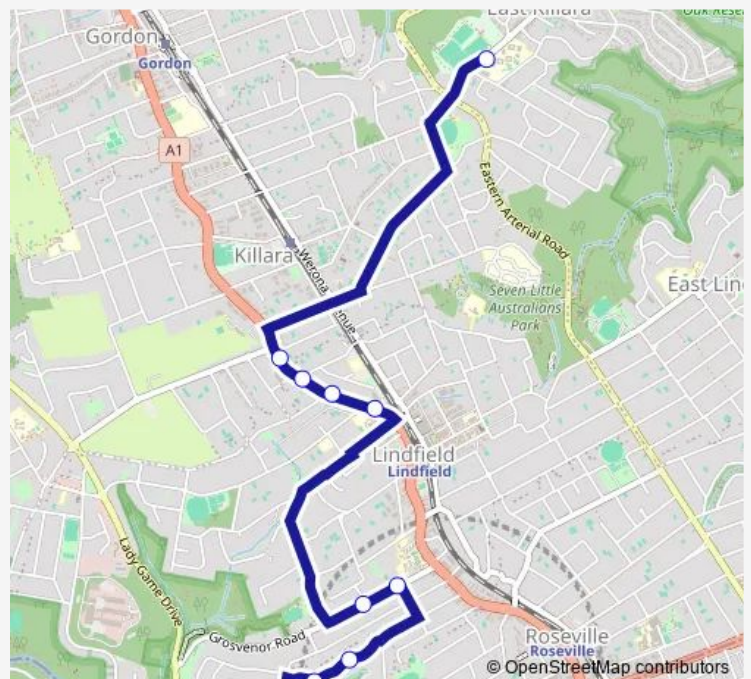

Saturday —

Sunday —

Route info

Direction: Killara High School, Koola Av

Stops: 10

Trip Duration: 0 hour 22 min

9006 — Killara HS to Uts

9006 School Bus time schedules and route maps are available in an offline PDF at [busmaps.com](https://busmaps.com). Use the [busmaps.com](https://busmaps.com) website to see live bus times, train schedule or subway schedule, and step-by-step directions for all public transit in Sydney