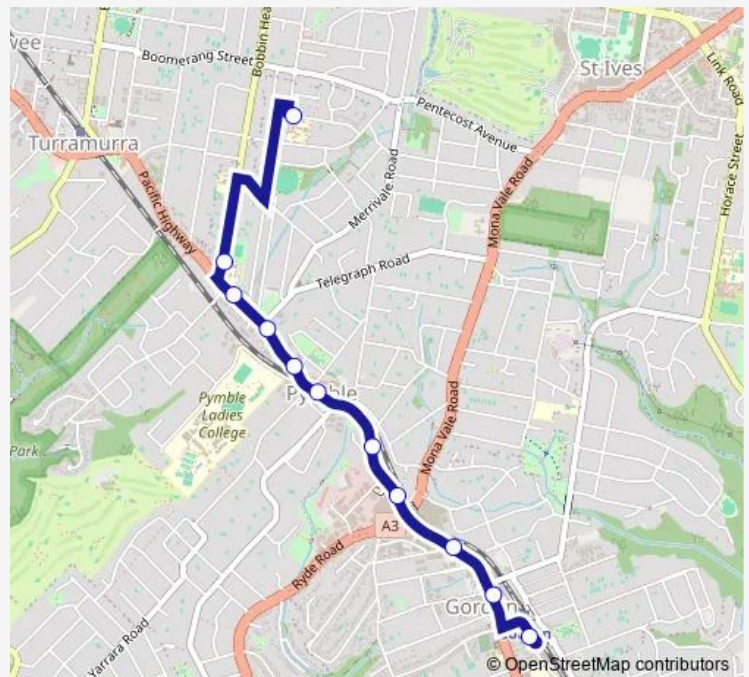

Pacific Hwy Opp Beechworth Rd

Pacific Hwy After Telegraph Rd

Pacific Hwy At Post Office St

Pymble Station, Pacific Hwy

Pacific Hwy Opp Bloomsbury Av

Pacific Hwy Before Mona Vale Rd

Pacific Hwy Opp Merriwa St

Pacific Hwy Opp Dumaresq St

Gordon Station, Stand B

Route schedule

Pymble Public School, Crown Rd — Gordon Station, Stand B

Monday 15:00

Tuesday 15:00

Wednesday 15:00

Thursday 15:00

Friday —

Saturday —

Sunday —

Route info

Direction: Pymble Public School, Crown Rd

Stops: 11

Trip Duration: 0 hour 15 min

9080 — Pymble PS to Gordon Station