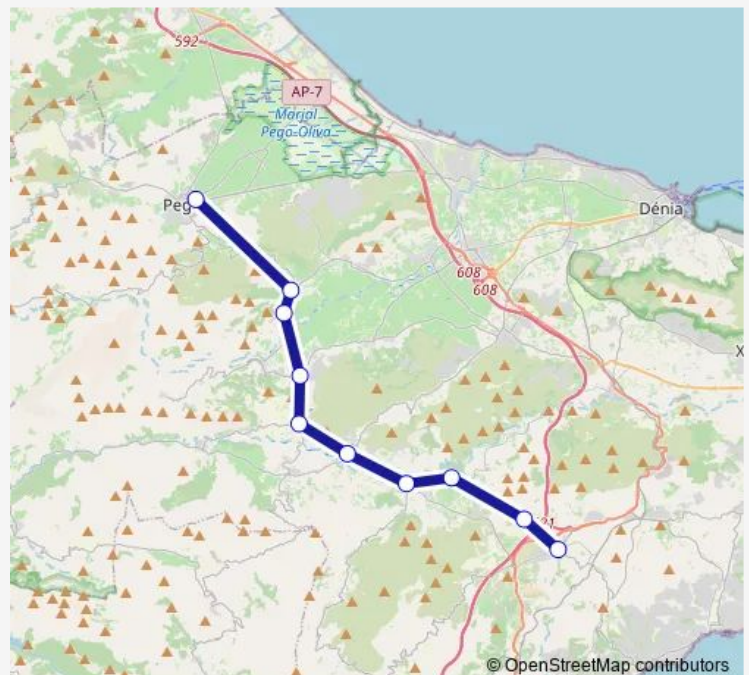

Direction

Pego — Benissa

10 stops

[Open route schedule](#)

Pego

Sagra

Tormos

Orba

Venta Del Zurdo

Alcalali

Jalon

Lliber

Senija

Benissa

Route schedule

Pego — Benissa

Monday 09:30

Tuesday 09:30

Wednesday 09:30

Thursday 09:30

Friday 09:30

Saturday —

Sunday —

Route info

Direction: Pego

Stops: 10

Trip Duration: 0 hour 45 min

ALSA - Dm Peg-Be Bus time schedules and route maps are available in an offline PDF at busmaps.com. Use the busmaps.com website to see live bus times, train schedule or subway schedule, and step-by-step directions for all public transit in Senija