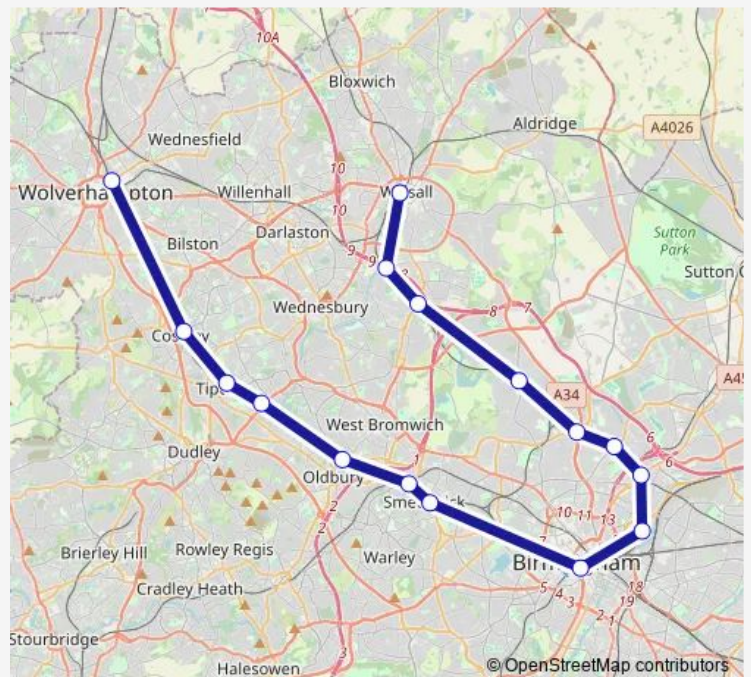

Rail Lm:Wsl->Wvh LM train service from WSL to Wvh

[Go to website](#)

Direction

Walsall — Wolverhampton

16 stops

[Open route schedule](#)

- Walsall
- Bescot Stadium
- Tame Bridge Parkway
- Hamstead (Birmingham)
- Perry Barr
- Witton (West Midlands)
- Aston
- Duddeston
- Birmingham New Street
- Smethwick Rolfe Street
- Smethwick Galton Bridge
- Sandwell & Dudley
- Dudley Port
- Tipton
- Coseley
- Wolverhampton

Route schedule

Walsall — Wolverhampton

Monday	06:01-22:02
Tuesday	06:01-22:02
Wednesday	06:01-22:02
Thursday	06:01-22:02
Friday	06:01-22:02
Saturday	06:00-21:31
Sunday	09:28-22:32

Route info

Direction: Walsall

Stops: 16

Trip Duration: 1 hour 3 min

■ Lm:Wsl->Wvh — LM train service from WSL to Wvh

Lm:Wsl->Wvh Rail time schedules and route maps are available in an offline PDF at busmaps.com. Use the busmaps.com website to see live bus times, train schedule or subway schedule, and step-by-step directions for all public transit in Birmingham