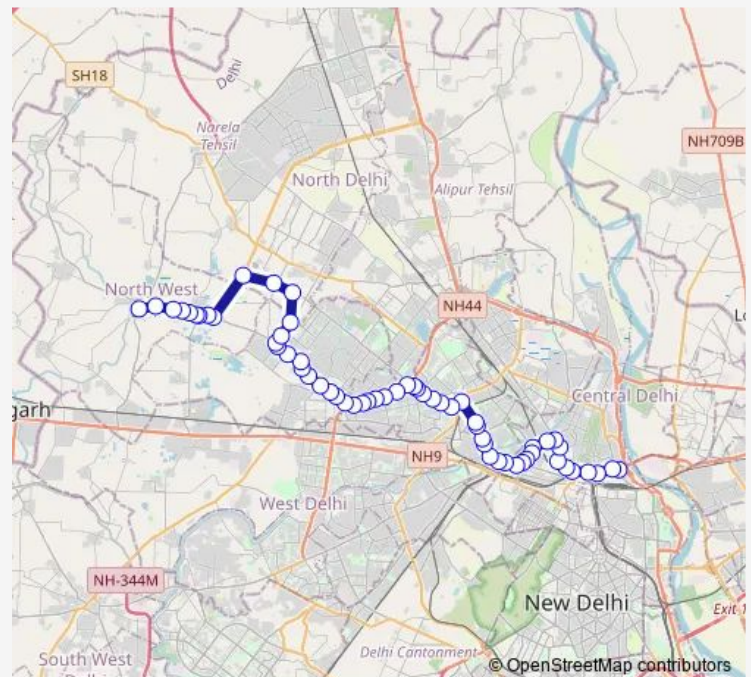

Thursday 07:13-21:09

Friday 07:13-21:09

Saturday 07:13-21:09

Sunday 07:13-21:09

Route info

Direction: Kashmere Gate City Bus Terminal

Stops: 60

Trip Duration: 2 hour 4 min

■ 182aclup

BusMaps

B-4 Keshav Puram

Punjab Kesari (Subhash Palace Depot)

Wazirpur DTC Depot / Netaji Subhash Palace

Pitampura ND Block

Kohat Enclave Metro Station

Vaishali Enclave / Kapil Vihar