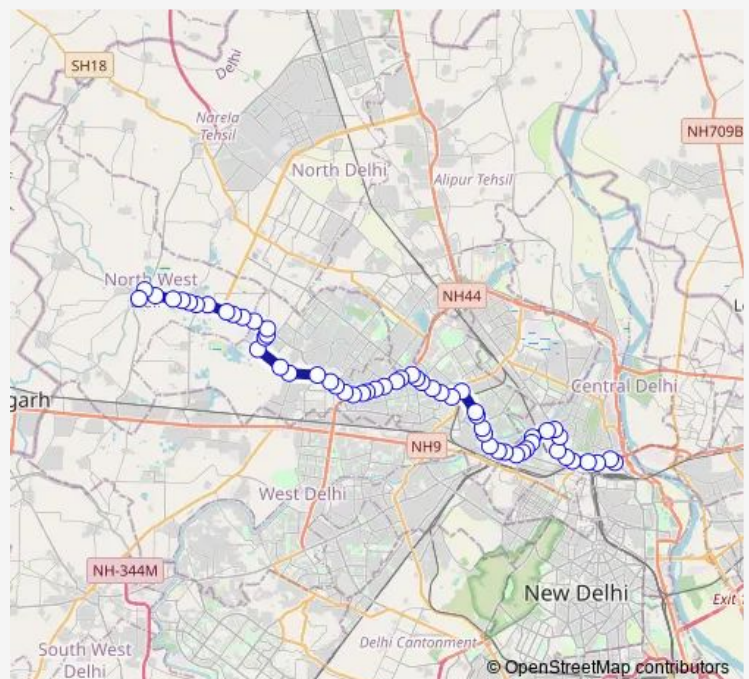

JJ Colony Wazir Pur

Kanhaiya Nagar

B3 Keshav Puram

Route schedule

Isbt Kashmere Gate Terminal — Kanjhawala Village

Monday 07:00-22:00

Tuesday 07:00-22:00

Wednesday 07:00-22:00

Thursday 07:00-22:00

Friday 07:00-22:00

Saturday 07:00-22:00

Sunday 07:00-22:00

Route info

Direction: Isbt Kashmere Gate Terminal

Stops: 58

Trip Duration: 1 hour 52 min