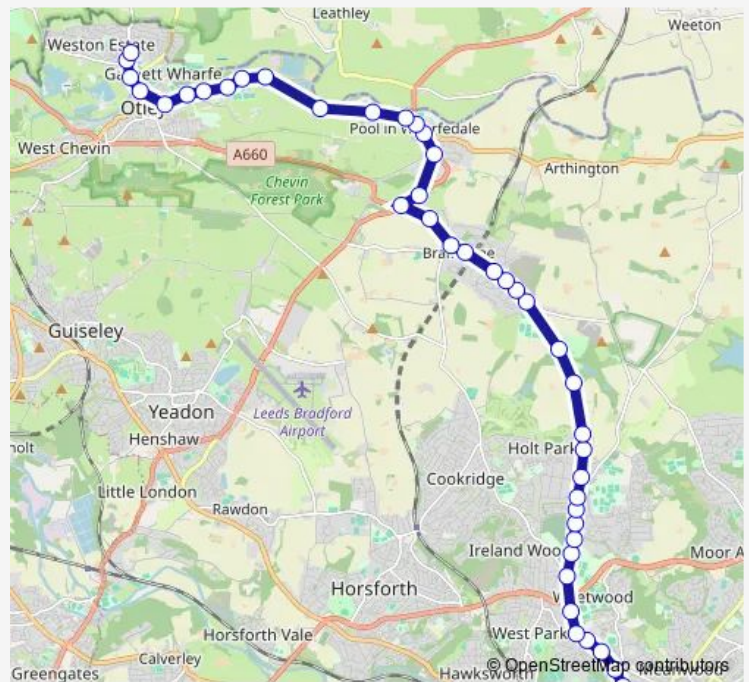

### Route schedule

St Anne's Road — Prince Henrys Grammar School

Monday 07:30

Tuesday 07:30

Wednesday 07:30

Thursday 07:30

Friday 07:30

Saturday —

### Route info

Direction: St Anne's Road

Stops: 43

Trip Duration: 0 hour 45 min

■ PH2 — Headingley - Prince Henry's Grammar School

Breary Lane

Hall Rise

Bramhope Ch Hill

## Route info

Direction: Prince Henrys Grammar School

Stops: 38

Trip Duration: 0 hour 40 min

Kingsley Drive

Holt Lane

The Crescent

St Helen's Lane