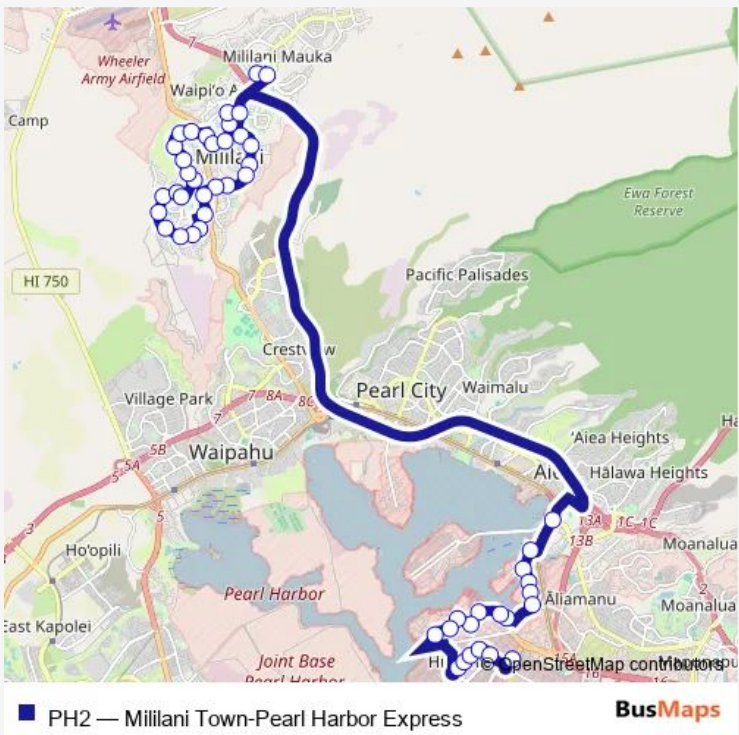

Bus PH2 Mililani Town-Pearl Harbor Express

[Go to website](#)

Direction
 Ukuwai ST + Mililani Park & Ride — Hickam AFB Main Gate
 50 stops
[Open route schedule](#)

- Ukuwai ST + Mililani Park & Ride
- Ainamakua DR + Meheula Pkwy
- Meheula Pkwy + Kuaahelani Ave
- Lanikuhana AVE + OPP Hokuwelowelo PI
- Lanikuhana AVE + OPP Lanipaa St
- Lanikuhana AVE + Makaimoimo St
- Lanikuhana AVE + OPP Kaekae St
- Lanikuhana AVE + Anania Dr
- Lanikuhana AVE + Kamehameha Hwy
- Kuaahelani AVE + Hokuala St
- Kuaahelani AVE + Hokulewa PI
- Lanikuhana AVE + OPP Makohilani St
- Lanikuhana AVE + Makohilani St
- Lanikuhana AVE + OPP Kealohi St
- Lanikuhana AVE + Kealakaa St
- Lanikuhana AVE + OPP Ialeleiaka PI
- Kamaio ST + Polapola PI
- Kamaio ST + Meheula Pkwy
- Hokuahiahi ST + OPP Keahilele St
- Hokuahiahi ST + Kuaahelani Ave
- Kuaahelani AVE + Meheula Pkwy

Route schedule
 Ukuwai ST + Mililani Park & Ride — Hickam AFB Main Gate

Monday	05:05
Tuesday	05:05
Wednesday	05:05
Thursday	05:05
Friday	05:05
Saturday	—
Sunday	—

Route info
 Direction: Ukuwai ST + Mililani Park & Ride
 Stops: 50
 Trip Duration: 1 hour 8 min

Vickers AVE + G St

Vickers AVE + H St

FOX BL + OPP 15th St

Vandenberg BL + Freedom Ave

Direction

Neches AVE + North Rd — Meheula Pkwy + Kuahelani Ave

50 stops

[Open route schedule](#)

Sunday —

Route info

Direction: Neches AVE + North Rd

Stops: 50

Trip Duration: 1 hour 11 min

Kipapa DR + Mililani Waena Neighborhood Park

Kipapa DR + Waia Lp

Kipapa DR + Kuahelani Ave