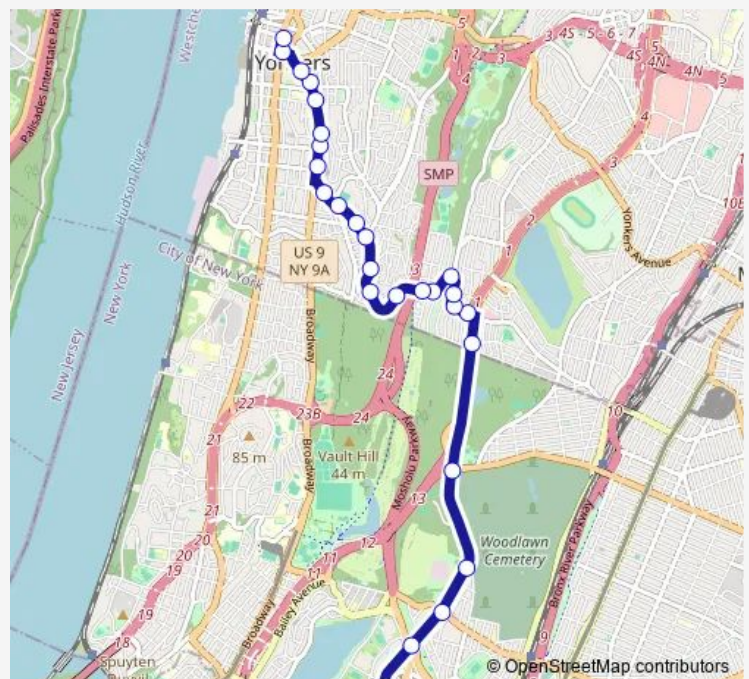

Mclean AVE @ Central Park Ave

Route schedule

Hudson ST @ S Broadway — Bedford Park Blvd @ Jerome Ave

Monday 04:45-23:45

Tuesday 04:45-23:45

Wednesday 04:45-23:45

Thursday 04:45-23:45

Friday 04:45-23:45

Saturday 05:40-23:05

Sunday 06:40-19:45

Route info

Direction: Hudson ST @ S Broadway

Stops: 28

Trip Duration: 0 hour 30 min

Central Park AVE @ Forest Ave

Jerome AVE @ E 233rd St

Jerome AVE @ Bainbridge Ave

Jerome AVE @ W GUN Hill Rd

Jerome AVE @ W Moshulu Pkwy

Jerome AVE @ 205th St

Bedford Park Blvd @ Jerome Ave

Direction

Bedford Park Blvd @ Jerome Ave — Riverdale AVE @ Hudson St

28 stops

Saturday 06:15-23:40

Sunday 07:15-21:05

Route info

Direction: Bedford Park Blvd @ Jerome Ave

Stops: 28

Trip Duration: 0 hour 30 min

S Broadway @ Park Hill Ave

S Broadway @ Cacace Justice Center