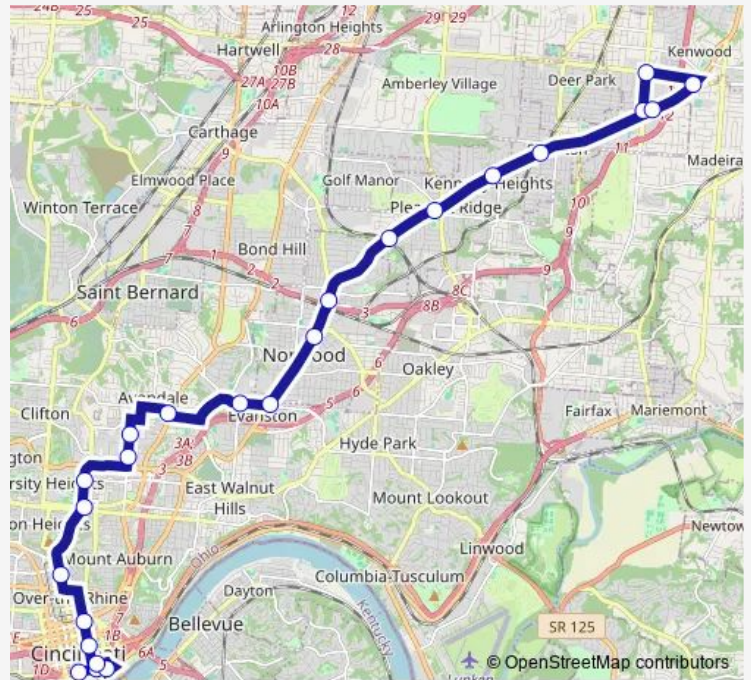

Dana AVE & Woodburn Ave

Montgomery RD & Dana Ave

Montgomery RD & Mills Ave

Montgomery RD & Norwood Ave

Montgomery RD & Knight Ave

Montgomery RD & Woodford Rd

Montgomery RD & Tyne Ave

Montgomery RD & Highland Ave

Kenwood RD & Orchard Ave

Route schedule

Riverfront Transit Center Stop — Kenwood Towne Center - Montgomery

Monday	05:24-22:08
Tuesday	05:24-22:08
Wednesday	05:24-22:08
Thursday	05:24-22:08
Friday	05:24-22:08
Saturday	—
Sunday	—

Route info

Direction: Riverfront Transit Center Stop

Stops: 24

Trip Duration: 1 hour 6 min

M+ — Metroplus

Kenwood RD & Galbraith Rd

Montgomery RD & Galbraith Rd

Kenwood Towne Center - Montgomery

Direction

Kenwood Towne Center - Montgomery — Riverfront Transit Center Stop

21 stops

[Open route schedule](#)

Kenwood Towne Center - Montgomery

Montgomery RD & Park Ave

Montgomery RD & Tyne Ave

Montgomery RD & Woodford Rd