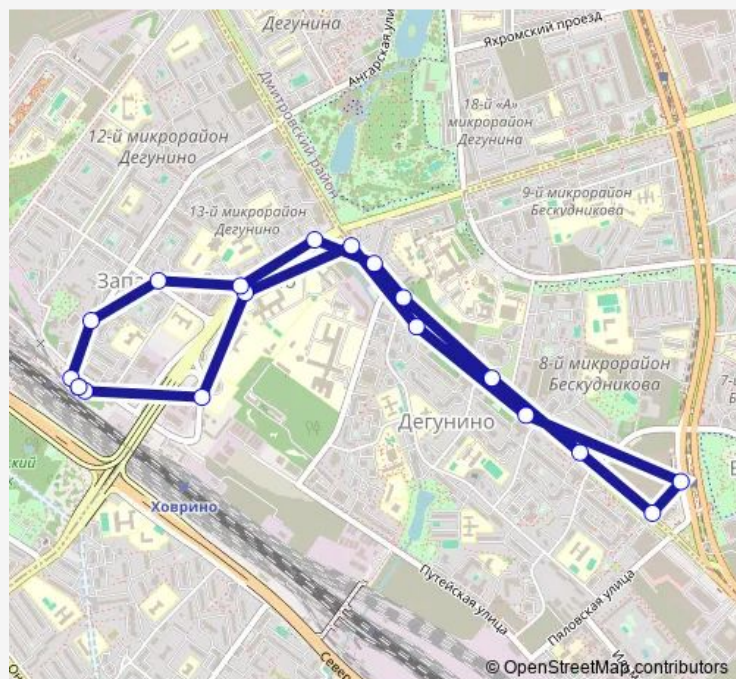

Saturday —

Sunday —

Route info

Direction: МЦД Грачёвская

Stops: 19

Trip Duration: 0 hour 29 min

■ 215к — МЦД Грачёвская - МЦД Грачёвская

215κ Bus time schedules and route maps are available in an offline PDF at busmaps.com. Use the busmaps.com website to see live bus times, train schedule or subway schedule, and step-by-step directions for all public transit in Vostochnoe Degunino