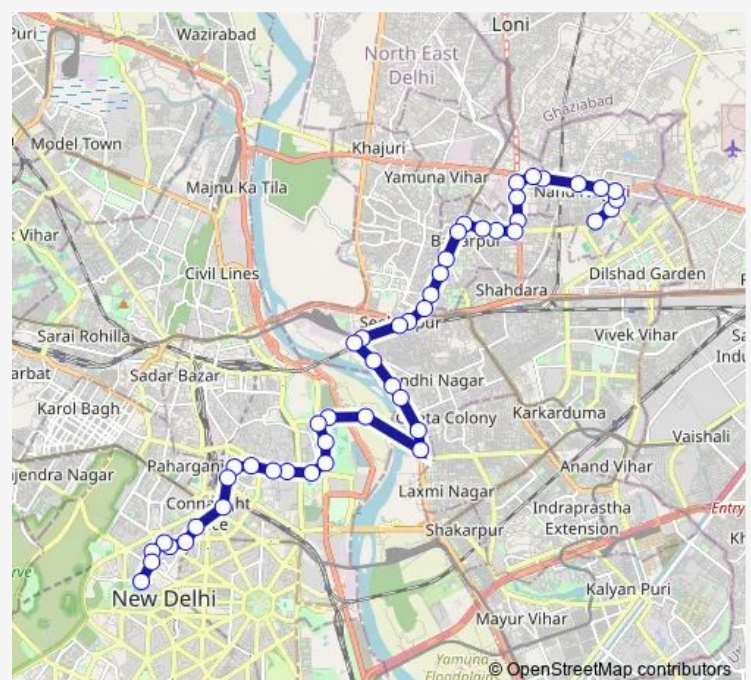

Thursday 07:40-20:50

Friday 07:40-20:50

Saturday 07:40-20:50

Sunday 07:40-20:50

Route info

Direction: Nand Nagari Terminal

Stops: 48

Trip Duration: 1 hour 27 min