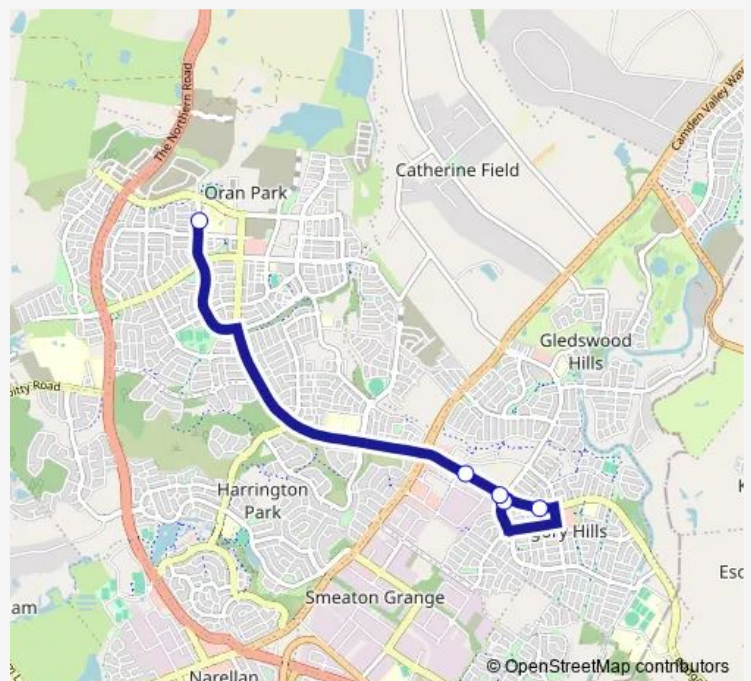

**School Bus 6519 Oran Park PS to Tramway Dr**[Go to website](#)**Direction**Oran Park Public School, South Cct — Gregory Hills Dr  
After Donovan Bvd

5 stops

[Open route schedule](#)

Oran Park Public School, South Cct

Gregory Hills Dr Opp Gregory Hills Hotel

Dovovan Bvd At Gregory Hills Rd

Thomas Donovan Park, Gregory Hills Dr

Gregory Hills Dr After Donovan Bvd

**Route schedule**Oran Park Public School, South Cct — Gregory Hills Dr  
After Donovan Bvd

Monday 15:17

Tuesday 15:17

Wednesday 15:17

Thursday 15:17

Friday 15:17

Saturday —

Sunday —

**Route info**

Direction: Oran Park Public School, South Cct

Stops: 5

Trip Duration: 0 hour 14 min

6519 — Oran Park PS to Tramway Dr

6519 School Bus time schedules and route maps are available in an offline PDF at [busmaps.com](https://busmaps.com). Use the [busmaps.com](https://busmaps.com) website to see live bus times, train schedule or subway schedule, and step-by-step directions for all public transit in Liverpool