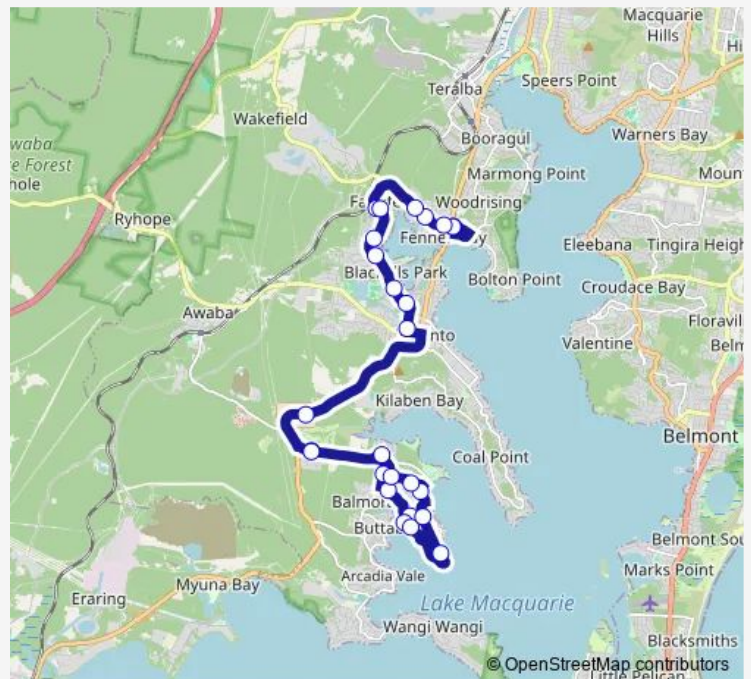

School Bus 6519 Fennell Bay PS to Cary St Toronto

[Go to website](#)

**Direction**

Fennell Bay Public School, Bay Rd — Dorrington Rd At Karoonda Cl

26 stops

[Open route schedule](#)

- Fennell Bay Public School, Bay Rd
- Bay Rd Opp Fennell Bay Public School
- Macquarie Rd At Prince St
- Macquarie Rd At Brougham Av
- Macquarie Rd Opp Brighton St
- Charlton Christian College, Fassifern Rd
- Fassifern Rd Opp Charlton Christian College
- Fassifern Rd After Reynolds St
- South Pde At Fassifern Rd
- Railway Pde Opp Adam St
- Railway Pde At Lake St
- Cook St Before The Boulevarde
- Wangi Rd Opp Toronto Seventh-Day Adventist Church
- Dorrington Rd Opp Karoonda Pl
- Rosemary Row At Hillcrest Av
- Clydebank Rd At Sutton St
- Rothley Garden Rd At Secret Corner Rd
- Glasgow St At Carlisle Row
- Sealand Rd Opp Balmoral Pl
- Sealand Rd Before Hereford Rise
- Fishing Point Rd At Sunlight Pde

Route schedule

Fennell Bay Public School, Bay Rd — Dorrington Rd At Karoonda Cl

Monday	15:00
Tuesday	15:00
Wednesday	15:00
Thursday	15:00
Friday	15:00
Saturday	—
Sunday	—

Route info

Direction: Fennell Bay Public School, Bay Rd

Stops: 26

Trip Duration: 0 hour 40 min

6519 — Fennell Bay PS to Cary St Toronto

Sunlight Pde After Somersham Av

Fishing Point Rd At Secret Corner Rd

Rathmines Public School, Rosemary Row

Rosemary Row At Josephine St