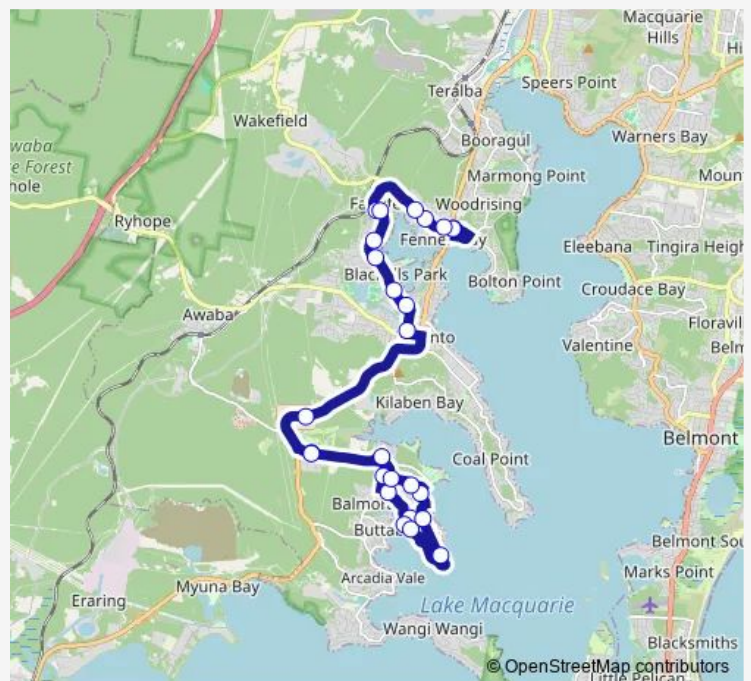

School Bus 6519 Fennell Bay PS to Cary St Toronto

[Go to website](#)

Direction

Fennell Bay Public School, Bay Rd — Dorrington Rd At Karoonda Cl

26 stops

[Open route schedule](#)

- Fennell Bay Public School, Bay Rd
- Bay Rd Opp Fennell Bay Public School
- Macquarie Rd At Prince St
- Macquarie Rd At Brougham Av
- Macquarie Rd Opp Brighton St
- Charlton Christian College, Fassifern Rd
- Fassifern Rd Opp Charlton Christian College
- Fassifern Rd After Reynolds St
- South Pde At Fassifern Rd
- Railway Pde Opp Adam St
- Railway Pde At Lake St
- Cook St Before The Boulevarde
- Wangi Rd Opp Toronto Seventh-Day Adventist Church
- Dorrington Rd Opp Karoonda Pl
- Rosemary Row At Hillcrest Av
- Clydebank Rd At Sutton St
- Rothley Garden Rd At Secret Corner Rd
- Glasgow St At Carlisle Row
- Sealand Rd Opp Balmoral Pl
- Sealand Rd Before Hereford Rise
- Fishing Point Rd At Sunlight Pde

Route schedule

Fennell Bay Public School, Bay Rd — Dorrington Rd At Karoonda Cl

Monday	15:00
Tuesday	15:00
Wednesday	15:00
Thursday	15:00
Friday	15:00
Saturday	—
Sunday	—

Route info

Direction: Fennell Bay Public School, Bay Rd

Stops: 26

Trip Duration: 0 hour 40 min

6519 — Fennell Bay PS to Cary St Toronto

Sunlight Pde After Somersham Av

Fishing Point Rd At Secret Corner Rd

Rathmines Public School, Rosemary Row

Rosemary Row At Josephine St