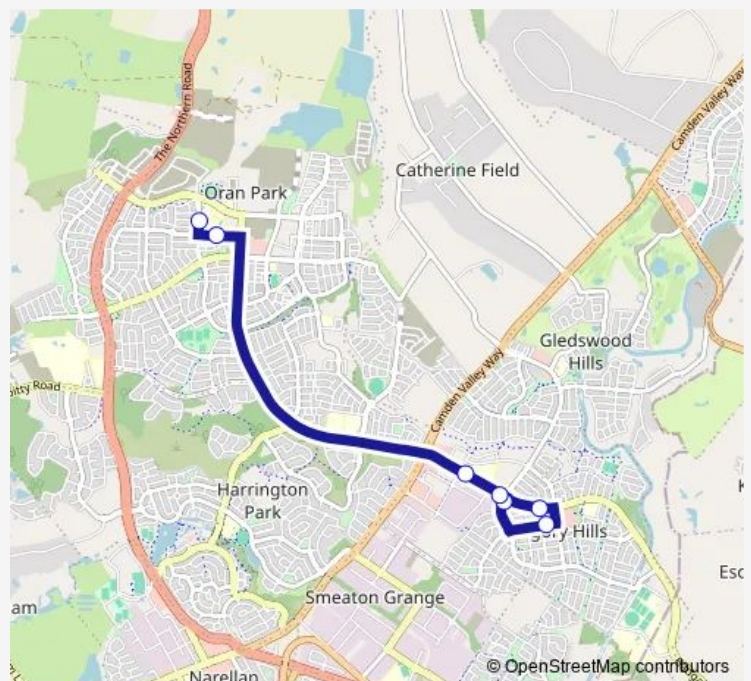

School Bus 6519 Oran Park PS to Tramway Dr

[Go to website](#)

Direction

Oran Park Public School, South Cct — Gregory Hills Dr After Donovan Bvd

7 stops

[Open route schedule](#)

Oran Park Public School, South Cct

Oran Park High School, Podium Way

Gregory Hills Dr Opp Gregory Hills Hotel

Donovan Bvd At Gregory Hills Dr

Healy St Between Mckenzie Bvd

Thomas Donovan Reserve, Gr Gregory Hills Dr

Gregory Hills Dr After Donovan Bvd

Route schedule

Oran Park Public School, South Cct — Gregory Hills Dr After Donovan Bvd

Monday	15:17
Tuesday	15:17
Wednesday	15:17
Thursday	15:17
Friday	—
Saturday	—
Sunday	—

Route info

Direction: Oran Park Public School, South Cct

Stops: 7

Trip Duration: 0 hour 15 min

6519 — Oran Park PS to Tramway Dr

6519 School Bus time schedules and route maps are available in an offline PDF at busmaps.com. Use the busmaps.com website to see live bus times, train schedule or subway schedule, and step-by-step directions for all public transit in Liverpool