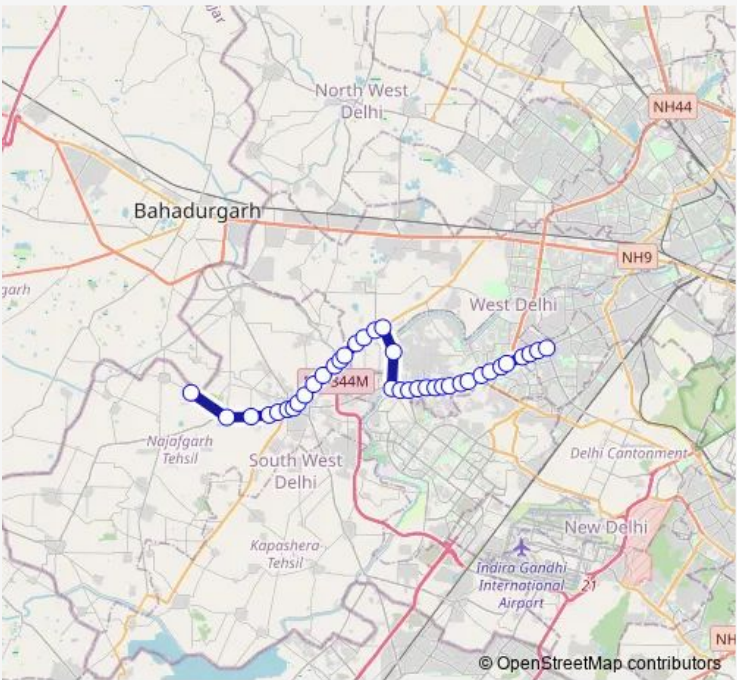

Bus 835extdown

[Go to website](#)

Direction
 Kair Depot — Tilak Nagar Terminal
 37 stops
[Open route schedule](#)

- Kair Depot
- Mitraon Village
- Indra Service Station
- Nanak Piyau
- Prem Nursary
- Khera More / Ghuman Hera Crossing
- Nazafgarh Dhansa More
- Jharoda Crossing
- Dichau Chowk
- Udaseen Ashram
- Nirmal Vihar
- Dichau Kalan Depot
- Jai Vihar
- Airforce Station (Banicamp)
- Baprola School
- Baprola Village
- Bakkarwala Crossing
- Rajeev Ratan Aawas/Baprola Phase 1
- Sainik Enclave/Vikas Nagar Nala Road
- Kakrola Bridge
- Kakrola More

Route schedule
 Kair Depot — Tilak Nagar Terminal

Monday	06:00-16:46
Tuesday	06:00-16:46
Wednesday	06:00-16:46
Thursday	06:00-16:46
Friday	06:00-16:46
Saturday	06:00-16:46
Sunday	06:00-16:46

Route info
 Direction: Kair Depot
 Stops: 37
 Trip Duration: 1 hour 23 min

Uttam Nagar Terminal

Vikas Puri Crossing

Dholi Piao

District Centre Najafgarh Road

Janakpuri East Metro Station/ Nangli Zalib

Janak Puri Check Post

Tilak Nagar Crossing (Najafgarh Road)

Tilak Nagar Terminal