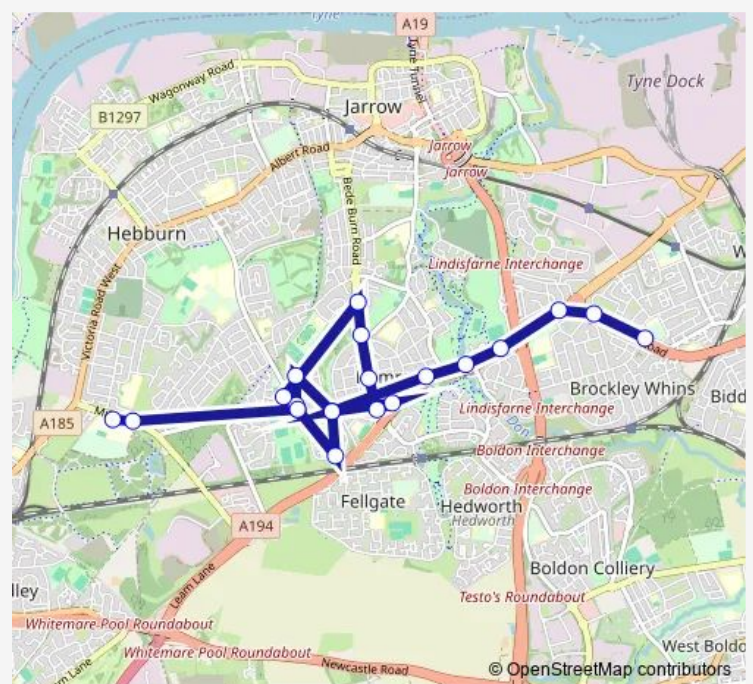

### Direction

St Joseph's Catholic Academy — John Reid Road-Perth Avenue

21 stops

[Open route schedule](#)

St Joseph's Catholic Academy

Mill Lane-Mill Tavern

Marine Drive-Hastings Club

Marine Drive-Rhyl Parade

John Reid Road-Perth Avenue

### Route schedule

St Joseph's Catholic Academy — John Reid Road-Perth Avenue

Monday 15:10

Tuesday 15:10

Wednesday 15:10

Thursday 15:10

Friday 15:10

Saturday —

### Route info

Direction: St Joseph's Catholic Academy

Stops: 21

Trip Duration: 0 hour 16 min

S820

S820 Bus time schedules and route maps are available in an offline PDF at [busmaps.com](https://busmaps.com). Use the [busmaps.com](https://busmaps.com) website to see live bus times, train schedule or subway schedule, and step-by-step directions for all public transit in Wallsend