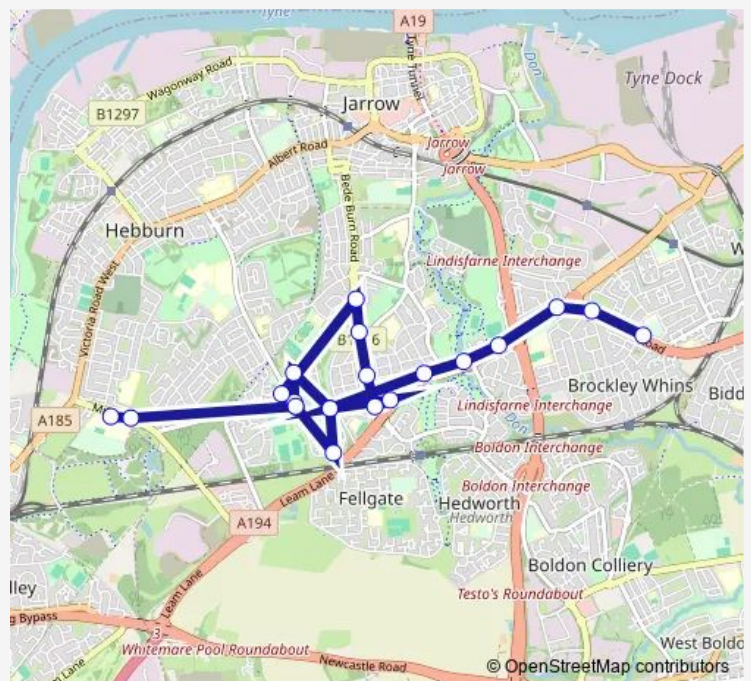

Bus S820

[Go to website](#)

Direction

St Joseph's Catholic Academy — John Reid Road-Perth Avenue

21 stops

[Open route schedule](#)

St Joseph's Catholic Academy

Mill Lane-Mill Tavern

South Leam

John Reid Road-Newcastle Road

John Reid Road-Perth Avenue

Route schedule

St Joseph's Catholic Academy — John Reid Road-Perth Avenue

Monday 15:10

Tuesday 15:10

Wednesday 15:10

Thursday 15:10

Friday 15:10

Saturday —

Sunday —

Route info

Direction: St Joseph's Catholic Academy

Stops: 21

Trip Duration: 0 hour 16 min

S820

S820 Bus time schedules and route maps are available in an offline PDF at busmaps.com. Use the busmaps.com website to see live bus times, train schedule or subway schedule, and step-by-step directions for all public transit in Wallsend