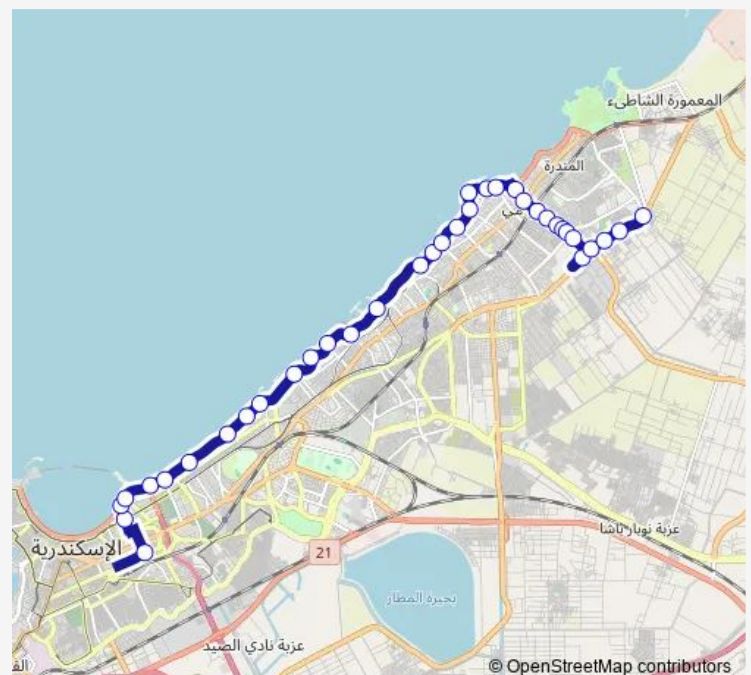

### Direction

Alexandria Stadium — Al Milaha

36 stops

[Open route schedule](#)

Alexandria Stadium

Dental School

Misr Gas Station - Courniche

Quta (Soter)

Mohandeseen Pedestrian Tunnel

Gleem Pedestrian Tunnel

San Stefano

Al Mahrousa Tunnel

Al Rahman Mosque - Courniche

Mohamed Naguib Square

Sidi Bishr Beach

Abu Dhabi Bank - Sidi Bishr

### Route info

Direction: Alexandria Stadium

Stops: 36

Trip Duration: 0 hour 39 min

■ Minibus 20 — Al-Milaha - Train Station (El-Shohada Square)

BusMaps

Miami - Courniche

Skandar Ibrahim - Courniche

## Route info

Direction: Al Milaha

Stops: 37

Trip Duration: 0 hour 43 min

Stanley Bridge

Sun Rise Hotel

The Walk - Sidi Gaber

Cleopatra Pedestrian Bridge