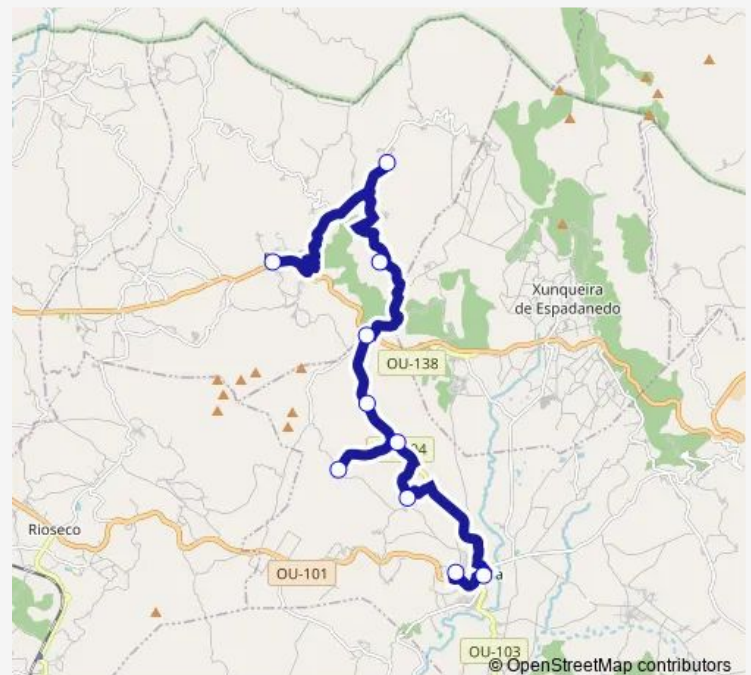

Esgos — IES San Mamede

Monday 07:45

Tuesday 07:45

Wednesday 07:45

Thursday 07:45

Friday 07:45

Saturday —

Sunday —

Route info

Direction: Esgos

Stops: 10

Trip Duration: 0 hour 35 min

■ XG603022 — IES San Mamede-Esgos

BusMaps

Direction

IES San Mamede — Esgos

10 stops

[Open route schedule](#)

IES San Mamede

Maceda (Centro)

Calvelo (núcleo)

Zorelle

Casasoá

Bustavalle (marquesiña)

Direction: IES San Mamede

Stops: 10

Trip Duration: 0 hour 35 min

XG603022 Bus time schedules and route maps are available in an offline PDF at busmaps.com. Use the busmaps.com website to see live bus times, train schedule or subway schedule, and step-by-step directions for all public transit in Maceda