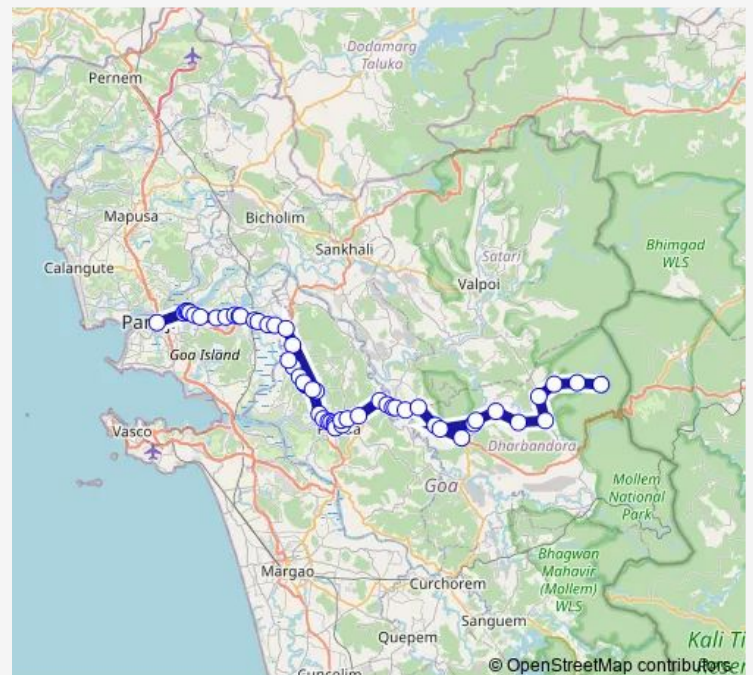

Bus PNJ67 Panaji - Tamdi Surla via Ponda

[Go to website](#)

Direction

Tambdi Surla — Panaji KTC Bus Stand

55 stops

[Open route schedule](#)

Tambdi Surla

Dharge

Tadye

Bolkarne

Satpal

Sacorda

Udalshe

Shivde

Talsai

Piliem

Dharbandora

Sanjivani Sugar Factory

Usgao Tisk

M.R.F.

Nestle

Holy Cross

Chowgule Workshop

Khandepar

Curti

Upper Bazar

Curti-Savitri Hall

Route schedule

Tambdi Surla — Panaji KTC Bus Stand

Monday 14:30

Tuesday 14:30

Wednesday 14:30

Thursday 14:30

Friday 14:30

Saturday 14:30

Sunday 14:30

Route info

Direction: Tambdi Surla

Stops: 55

Trip Duration: 2 hour 30 min

■ PNJ67 — Panaji - Tamdi Surla via Ponda