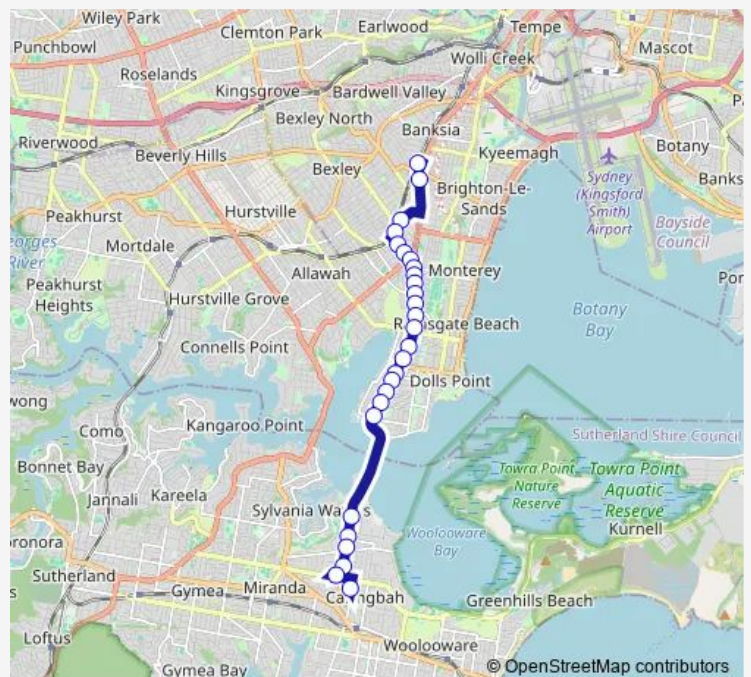

Princes Hwy Opp Hegerty St

Kogarah Station, Regent St, Stand D

Railway Pde At Derby St

St George Hospital, Gray St

Gray St At Chapel St

Gray Av Before Rocky Point Rd

Rocky Point Rd Opp Shaw St

Rocky Point Rd At Wilson St

Rocky Point Rd Before Russell Av

Rocky Point Rd At Evans St

Rocky Point Rd At Toyer Av

Rocky Point Rd At Kendall St

Rocky Point Rd Before Fontainebleau St

Route schedule

Rockdale Station, Geeves Av, Stand C — Caringbah High School, Willarong Rd

Monday 07:47

Tuesday 07:47

Wednesday 07:47

Thursday 07:47

Friday 07:47

Saturday —

Sunday —

Route info

Direction: Rockdale Station, Geeves Av, Stand C

Stops: 27

Trip Duration: 0 hour 32 min

731s — Rockdale Station to Miranda Station

Taren Point Rd After Toorak Av

Taren Point Rd At Box Rd

Taren Point Rd Before Parraweena Rd