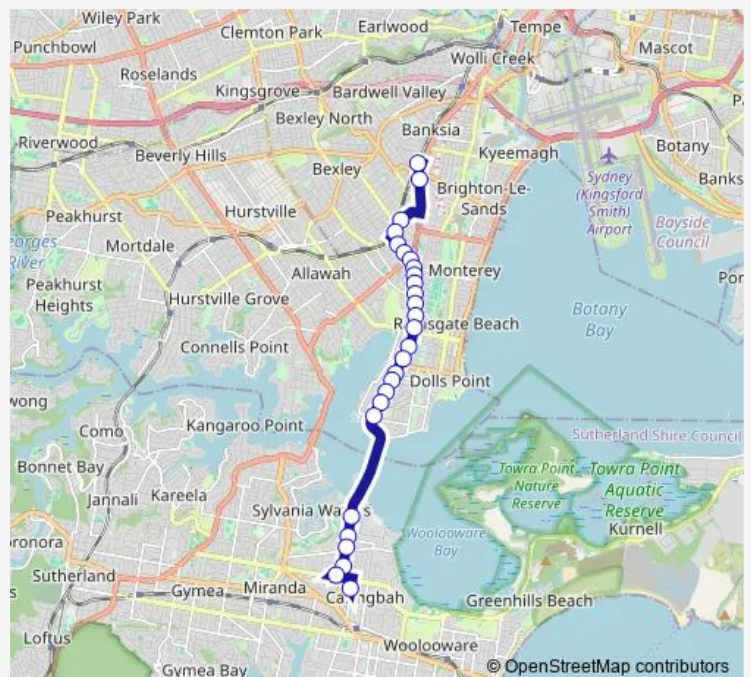

Princes Hwy Opp Hegerty St

Kogarah Station, Regent St, Stand D

Railway Pde At Derby St

St George Hospital, Gray St

Gray St At Chapel St

Gray Av Before Rocky Point Rd

Rocky Point Rd Opp Shaw St

Rocky Point Rd At Wilson St

Rocky Point Rd Before Russell Av

Rocky Point Rd At Evans St

Rocky Point Rd At Toyer Av

Rocky Point Rd At Kendall St

Rocky Point Rd Before Fontainebleau St

Route schedule

Rockdale Station, Geeves Av, Stand C — Caringbah High School, Willarong Rd

Monday 07:47

Tuesday 07:47

Wednesday 07:47

Thursday 07:47

Friday —

Saturday —

Sunday —

Route info

Direction: Rockdale Station, Geeves Av, Stand C

Stops: 27

Trip Duration: 0 hour 32 min

731s — Rockdale Station to Miranda Station

Taren Point Rd After Toorak Av

Taren Point Rd At Box Rd

Taren Point Rd Before Parraweena Rd