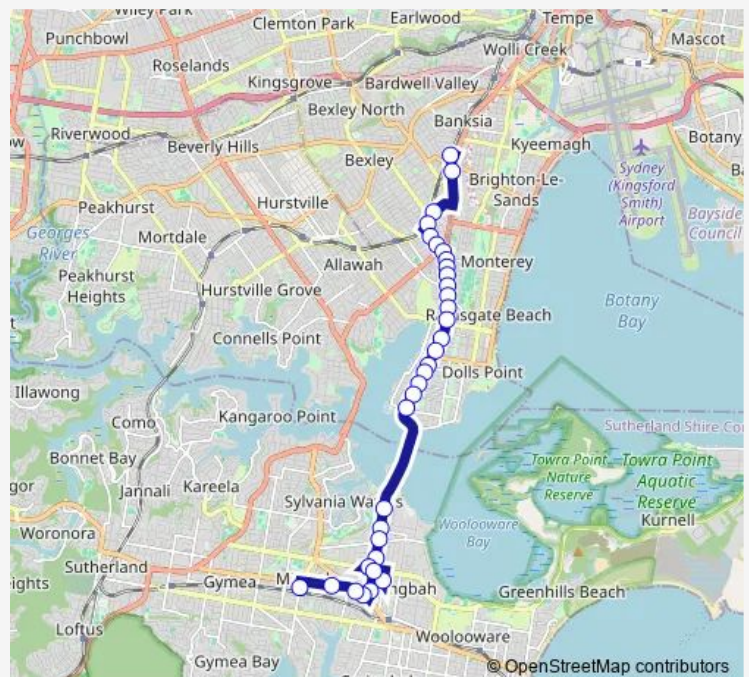

Princes Hwy Opp Hegerty St

Kogarah Station, Regent St, Stand D

Railway Pde At Derby St

St George Hospital, Gray St

Gray St At Chapel St

Gray Av Before Rocky Point Rd

Rocky Point Rd Opp Shaw St

Rocky Point Rd At Wilson St

Rocky Point Rd Before Russell Av

Rocky Point Rd At Evans St

Rocky Point Rd At Toyer Av

Rocky Point Rd At Kendall St

Rocky Point Rd Before Fontainebleau St

Route schedule

Rockdale Station, Geeves Av, Stand C — Miranda Interchange, Kiora Rd, Stand 5

Monday 07:47

Tuesday 07:47

Wednesday 07:47

Thursday 07:47

Friday 07:47

Saturday —

Sunday —

Route info

Direction: Rockdale Station, Geeves Av, Stand C

Stops: 33

Trip Duration: 0 hour 38 min

731s — Rockdale Station to Miranda Station

Taren Point Rd After Toorak Av

Taren Point Rd At Box Rd

Taren Point Rd Before Parraweena Rd