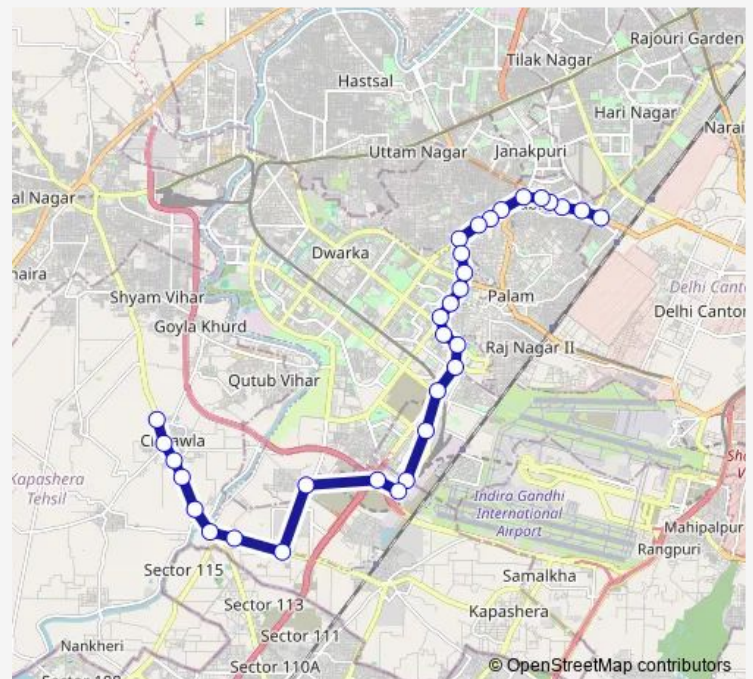

Bus 892aup

[Go to website](#)

Direction

D Block Janak Puri (Pankha Road) — Chhawla School

32 stops

[Open route schedule](#)

D Block Janak Puri (Pankha Road)

Sagarpur Vashisht Park

Dwarka Sec 9 Metro Station

Dwarka Sec-20/21 Crossing

Dwarka Sec-21 Crossing

Route schedule

D Block Janak Puri (Pankha Road) — Chhawla School

Monday 13:38-18:08

Tuesday 13:38-18:08

Wednesday 13:38-18:08

Thursday 13:38-18:08

Friday 13:38-18:08

Saturday 13:38-18:08

Sunday 13:38-18:08

Route info

Direction: D Block Janak Puri (Pankha Road)

Stops: 32

Trip Duration: 1 hour 13 min