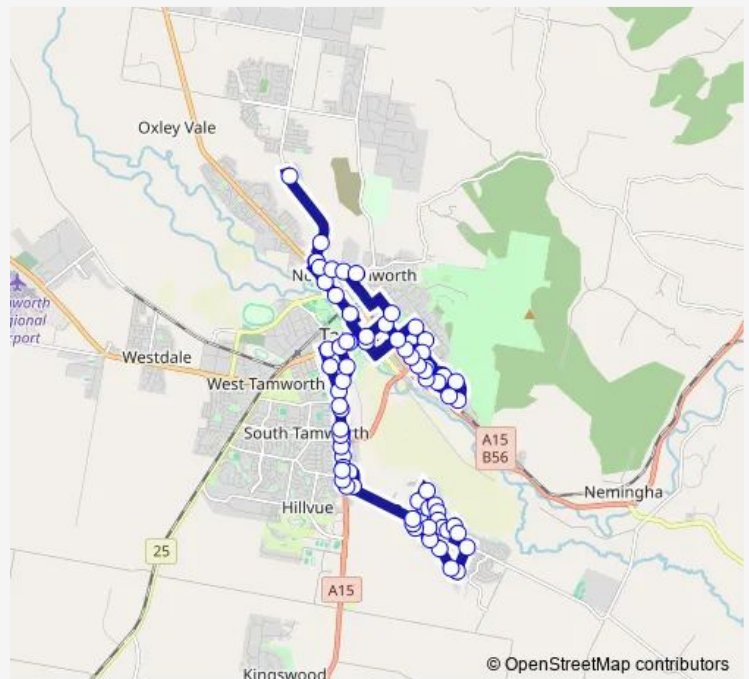

Carthage St Before Brisbane St

Brisbane St At Peel St

Bridge St Opp Carter St

Bridge St Opp Tamworth Shoppingworld

Route schedule

The Atrium Shopping Centre, Kable Av — Tamworth Public School, Upper St

Monday	07:40
Tuesday	07:40
Wednesday	07:40
Thursday	07:40
Friday	07:40
Saturday	—
Sunday	—

Route info

Direction: The Atrium Shopping Centre, Kable Av

Stops: 74

Trip Duration: 1 hour 12 min

Crown St After Gipps St

Crown St Before George St

Goonoo Goonoo Rd Opp Anne St

Goonoo Goonoo Rd After Lydia St

Gordon St Opp Graham St

Melissa Av At Gordon St

Myrl St Before Melissa Av

Campbell Rd At Gordon St

Harrier Pde Opp Osprey Way

Windhover Cres After Osprey Way

22 Windhover Cres

Peregrine Av At Windhover Cres

The schedule is provided in the local timezone. Times with "(+1)" indicate departures on the next day.

PDF file created on 2025-02-26

2024 BusMaps.com - All Rights Reserved