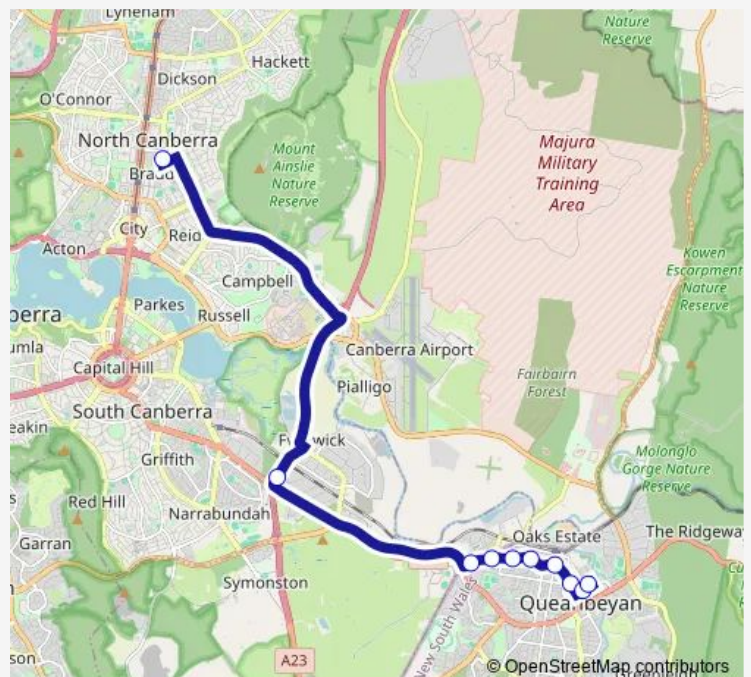

School Bus S112 Merici College to Queanbeyan

[Go to website](#)

Direction

Merici College, Wise St — Queanbeyan Interchange, Stand 2

10 stops

[Open route schedule](#)

- Merici College, Wise St
- Ipswich St After Wiluna St
- Kendall Av North Opp Stephens Rd
- Kendall Av North Before Uriarra Rd
- Uriarra Rd At Mckeahnie St
- Uriarra Rd Opp Kinkora Pl
- Uriarra Rd At Crawford St
- Crawford St At Antill St
- Morrisset St Before Collett St
- Queanbeyan Interchange, Stand 2

Route schedule

Merici College, Wise St — Queanbeyan Interchange, Stand 2

| | |
|-----------|-------|
| Monday | 15:33 |
| Tuesday | 15:33 |
| Wednesday | 15:33 |
| Thursday | 15:33 |
| Friday | 15:33 |
| Saturday | — |
| Sunday | — |

Route info

Direction: Merici College, Wise St

Stops: 10

Trip Duration: 0 hour 27 min

S112 — Merici College to Queanbeyan

S112 School Bus time schedules and route maps are available in an offline PDF at busmaps.com. Use the busmaps.com website to see live bus times, train schedule or subway schedule, and step-by-step directions for all public transit in Canberra