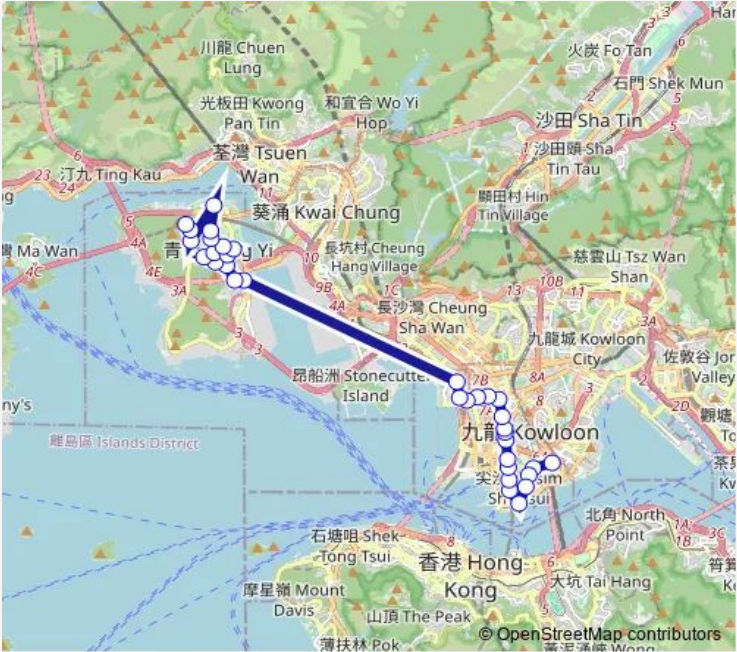

Bus N41x Hung HOM Station - Tsing Yi (Cheung Wang Estate)

[Go to website](#)

Direction
 [Ctb] Hung HOM Station|[Kmb] Hung HOM Station BUS Terminus — [Kmb+Ctb] Cheung Wang BUS Terminus/
Cheung Wang Estate|[Kmb] Cheung Wang BUS Terminus
 34 stops
[Open route schedule](#)

- [Ctb] Hung HOM Station|[Kmb] Hung HOM Station BUS Terminus
- [Kmb] HK Museum OF History
- [Ctb] Hong Kong Science Museum, Chatham Road South|[Kmb] Hong Kong Science Museum
- [Ctb] Mody Road, Chatham Road South|[Kmb] Mody Road Tsim SHA Tsui
- [Ctb] East Tsim SHA Tsui Station, Salisbury Road|[Kmb] East Tsim SHA Tsui Station|[Nlb] East Tsim SHA Tsui MTR Station
- [Ctb] Haiphong Road, Nathan Road|[Kmb] Tsim SHA Tsui BBI - Haiphong Road
- [Ctb] Kimberley Road, Nathan Road|[Kmb] Kimberley Road
- [Ctb] Tsim SHA Tsui Police Station, Nathan Road|[Kmb] Tsim SHA Tsui Police Station
- [Ctb] Jordan Station, Nathan Road|[Kmb] Bowring Street YAU MA Tei
- [Ctb] Kowloon Central Post Office, Nathan Road|[Kmb] Kowloon Central Post Office
- [Ctb] Public Square Street, Nathan Road|[Kmb+Ctb] Public Square Street YAU MA TEI/
Public Square Street, Nathan Road|[Kmb] Public Square Street YAU MA Tei
- [Ctb] MAN Ming Lane, Nathan Road|[Kmb] MAN Ming Lane YAU MA Tei

Route info
 Direction: [Ctb] Hung HOM Station|[Kmb] Hung HOM Station BUS Terminus
 Stops: 34
 Trip Duration: 0 hour 55 min

[Ctb] Pitt Street, Nathan Road[[Kmb+Ctb] Pitt Street YAU MA TEI/
Pitt Street, Nathan Road[[Kmb] Pitt Street YAU MA Tei