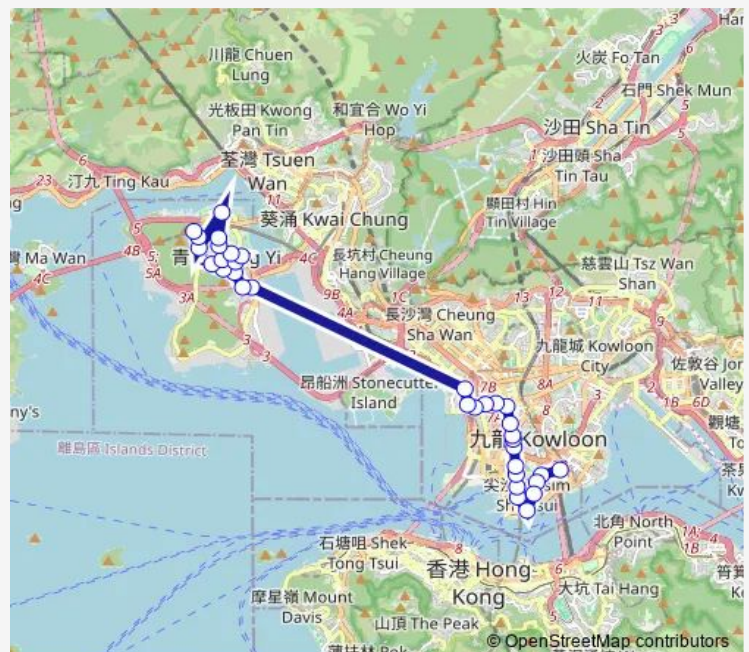

### Route info

Direction: [Ctb] Hung HOM Station[[Kmb] Hung HOM Station BUS Terminus

Stops: 34

Trip Duration: 0 hour 56 min

[Ctb] Pitt Street, Nathan Road[[Kmb+Ctb] Pitt Street YAU MA TEI/<Br>Pitt Street, Nathan Road[[Kmb] Pitt Street YAU MA Tei