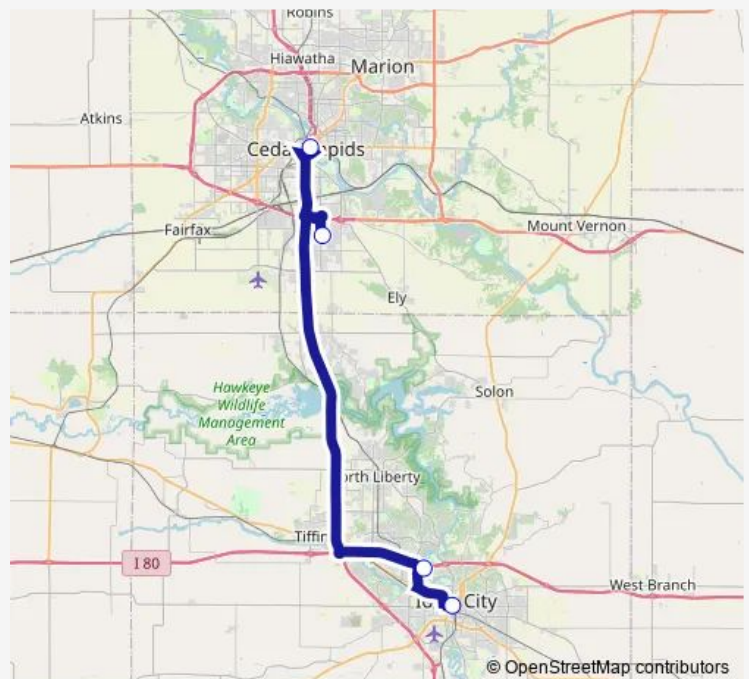

Bus 380 Express

[Go to website](#)

Direction

GTC Bay 9 — Court St Transportation Center

4 stops

[Open route schedule](#)

GTC Bay 9

Kirkwood Comm. College

Friday 13:13-19:13

Saturday —

Sunday —

Route info

Direction: GTC Bay 9

Stops: 4

Trip Duration: 0 hour 51 min

380 Express

Direction

Court St Transportation Center — GTC Bay 9

4 stops

[Open route schedule](#)

Court St Transportation Center

Coralville Intermodal Facility

Kirkwood Comm. College

GTC Bay 9

Sunday —

Route info

Direction: Court St Transportation Center

Stops: 4

Trip Duration: 0 hour 51 min

Direction

Court St Transportation Center — GTC Bay 9

5 stops