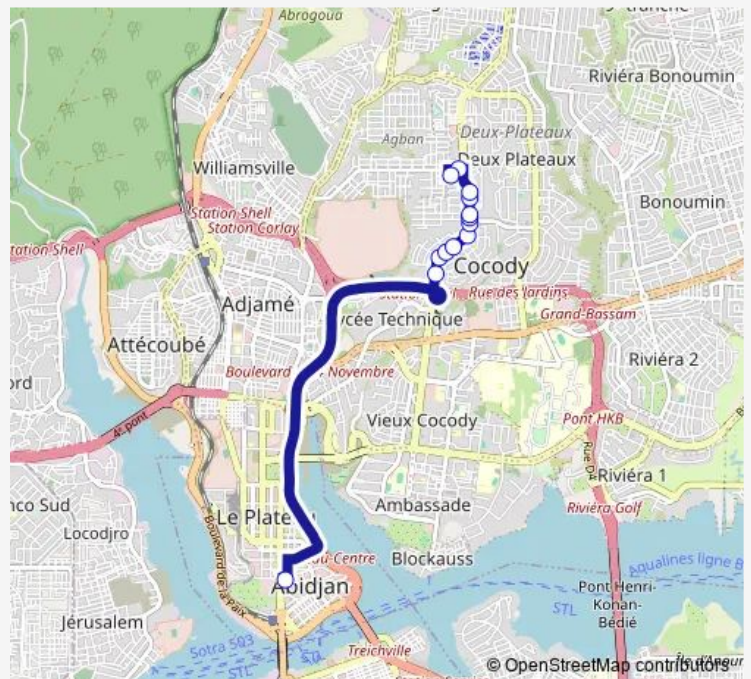

Direction

Super U Abidjan Plateau — Gare 2 Plateaux Mobil

13 stops

[Open route schedule](#)

Super U Abidjan Plateau

Saint Jacques

Bmw

Carrefour Ambassade de la Mauritanie

Saturday 06:00

Sunday 06:00

Route info

Direction: Super U Abidjan Plateau

Stops: 13

Trip Duration: 0 hour 24 min

Direction

Gare 2 Plateaux Mobil — Super U Abidjan Plateau