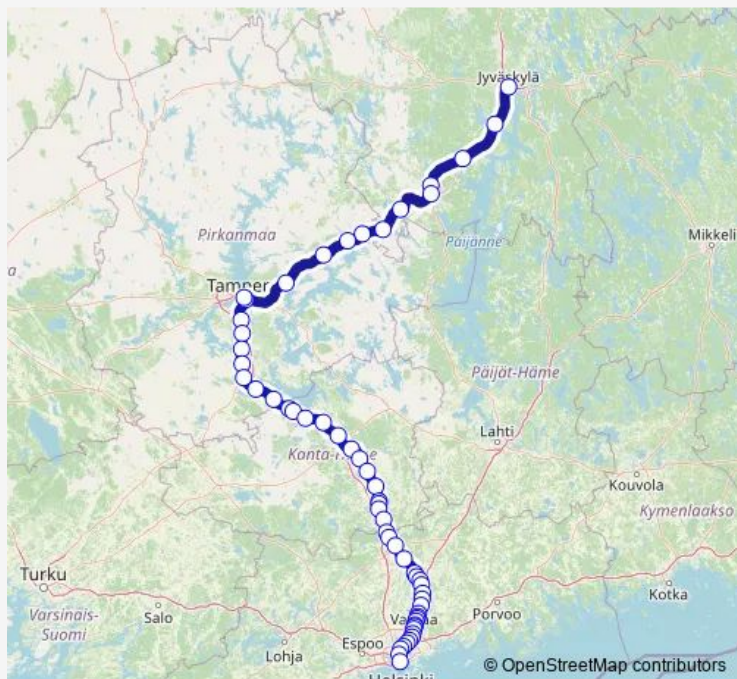

### Route schedule

Jyväskylä — Helsinki

Monday	—
Tuesday	10:15
Wednesday	10:15
Thursday	10:15
Friday	10:15
Saturday	10:15
Sunday	—

### Route info

Direction: Jyväskylä

Stops: 59

Trip Duration: 3 hour 39 min

■ S 94 — Jyväskylä - Helsinki

BusMaps

Iittala

Leteensuu