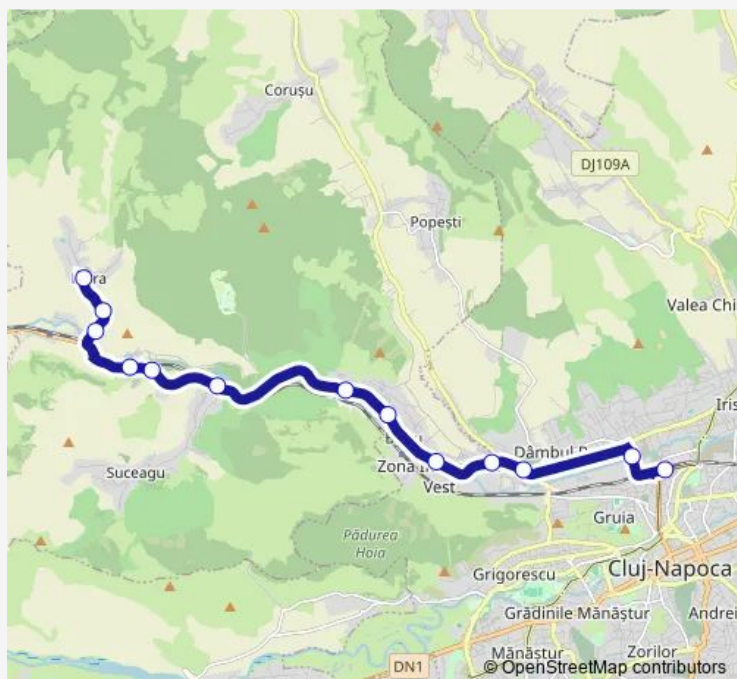

## Bus M34 P-ta Garii - Baci / Mera

[Go to website](#)

### Direction

Gara Mică — M-Biserica Mera Sosire

13 stops

[Open route schedule](#)

Gara Mică

Giordano Bruno

T.Vladimirescu Nord

Valea Seacă

### Route schedule

Gara Mică — M-Biserica Mera Sosire

Monday 04:25-22:45

Tuesday 04:25-22:45

Wednesday 04:25-22:45

Thursday 04:25-22:45

Friday 04:25-22:45

Saturday —

### Route info

Direction: Gara Mică

Stops: 13

Trip Duration: 0 hour 33 min

M34 — P-ta Garii - Baci / Mera

M34 Bus time schedules and route maps are available in an offline PDF at [busmaps.com](https://busmaps.com). Use the [busmaps.com](https://busmaps.com) website to see live bus times, train schedule or subway schedule, and step-by-step directions for all public transit in Baciú