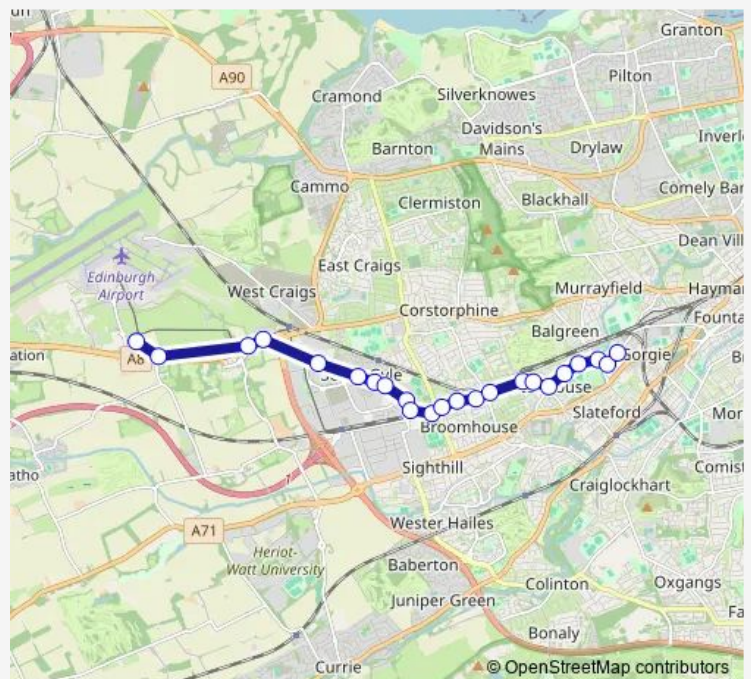

Bus X22

[Go to website](#)

Direction

Ingliston Park & Ride — Westfield Avenue

23 stops

[Open route schedule](#)

- Ingliston Park & Ride
- Gogarstone Road
- Gogarburn A8
- Gogar Roundabout
- Gyle Centre
- South Gyle Park
- South Gyle Mains
- South Gyle Wynd
- Forrester High School
- Bankhead Drive
- Broomhouse Roundabout
- Broomhouse Avenue
- Broomhouse Gardens
- Saughton House
- Saughton Road North
- Saughton Mains Street
- Stenhouse Grove
- Stenhouse Cross
- Whitson Grove
- Whitson Crescent
- Balgreen Primary School

Route schedule

Ingliston Park & Ride — Westfield Avenue

Monday	—
Tuesday	—
Wednesday	—
Thursday	—
Friday	—
Saturday	11:57-15:57
Sunday	12:42-14:12

Route info

Direction: Ingliston Park & Ride

Stops: 23

Trip Duration: 0 hour 19 min

■ X22

Stevenson Grove

Westfield Avenue

Direction

Stevenson Grove — Ingliston Park & Ride

23 stops

[Open route schedule](#)

Stevenson Grove

Friday

—

Saturday

16:30-20:06

Sunday

17:15-18:21

Route info

Direction: Stevenson Grove