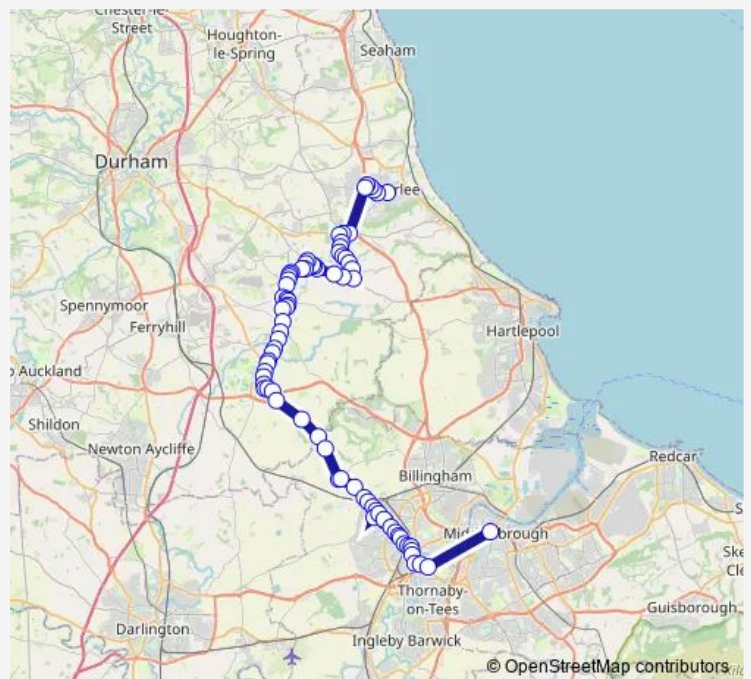

Thursday 09:03-17:18

Friday 09:03-17:18

Saturday 07:33-17:13

Sunday —

Route info

Direction: Racecourse Lane-Cricket Gd

Stops: 47

Trip Duration: 0 hour 42 min