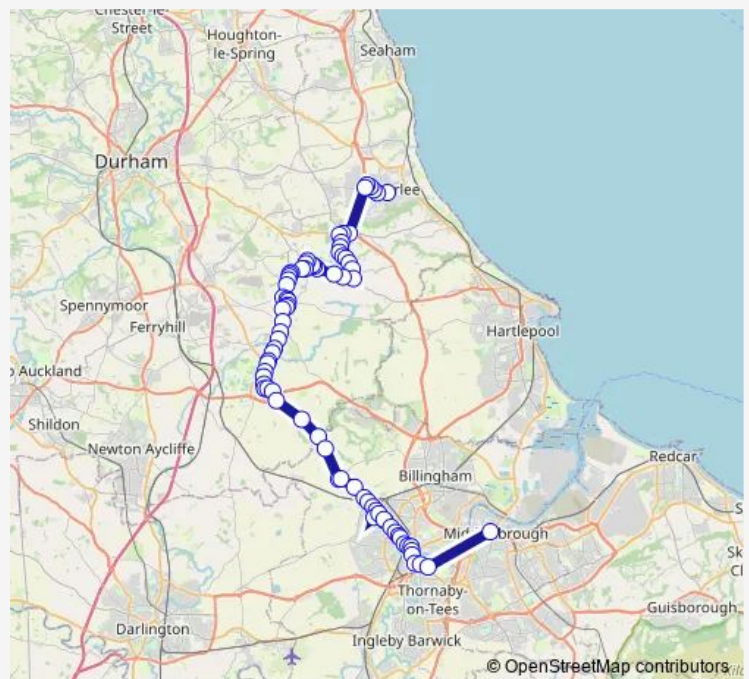

### Route schedule

Racecourse Lane-Cricket Gd — Peterlee Bus Station Stand A

Monday 09:03-17:18

Tuesday 09:03-17:18

Wednesday 09:03-17:18

Thursday 09:03-17:18

Friday 09:03-17:18

Saturday 07:33-17:13

### Route info

Direction: Racecourse Lane-Cricket Gd

Stops: 47

Trip Duration: 0 hour 42 min

■ X22 — Middlesbrough - Peterlee

Aged Miners Homes

Luke Street

Church