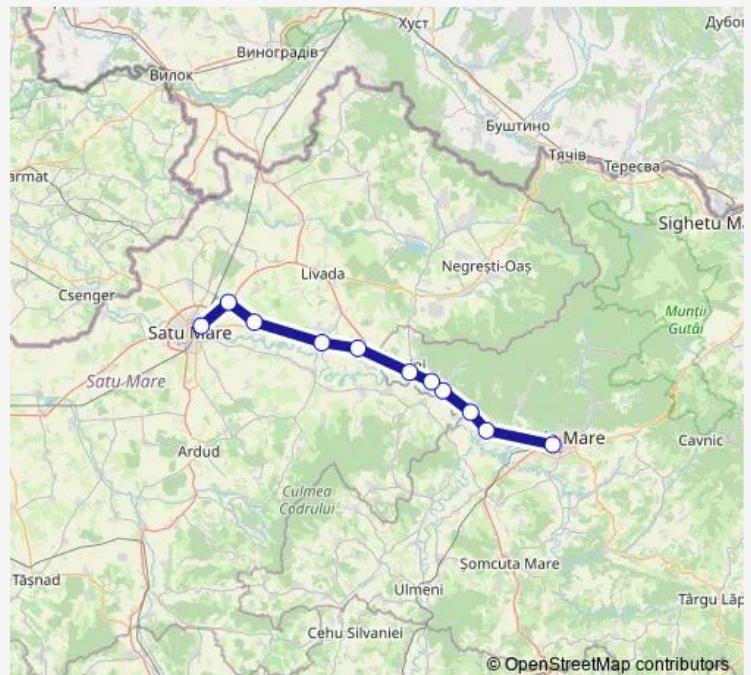

Rail R: Baia Mare - Satu Mare R: Baia Mare - Buşag Hm. - Cicârlău h. - Ilba h. - Săbişa h. - Seini - Apa Hm. - Medieşu Aurit Hm. - Odoreu h. - Botiz Hm. - Satu Mare

[Go to website](#)

Direction

Baia Mare — Satu Mare

11 stops

[Open route schedule](#)

Baia Mare

Buşag Hm.

Cicârlău h.

Ilba h.

Săbişa h.

Seini

Tuesday 05:46-20:35

Wednesday 05:46-20:35

Thursday 05:46-20:35

Friday 05:46-20:35

Saturday 05:46-20:35

Sunday 05:46-15:41

Route info

Direction: Baia Mare

Stops: 11

Trip Duration: 1 hour 41 min

■ R: Baia Mare - Satu Mare — R: Baia Mare - Buşag Hm. - Cicârlău h. - Ilba h. - Săbişa h. - Seini - Apa Hm. - ... **BusMaps**

R: Baia Mare - Satu Mare Rail time schedules and route maps are available in an offline PDF at busmaps.com. Use the busmaps.com website to see live bus times, train schedule or subway schedule, and step-by-step directions for all public transit in Cicarlau