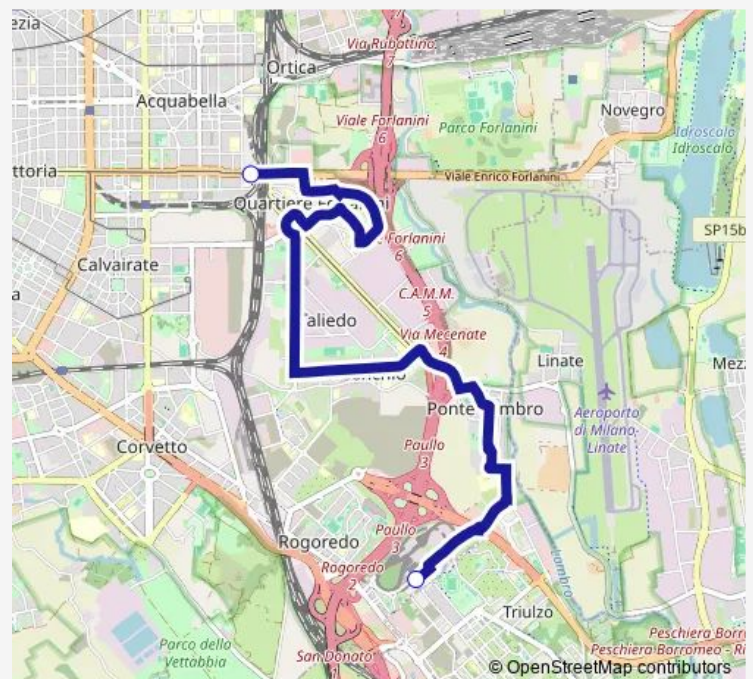

Bus BdQ45 I.go rodari - san donato m3

[Go to website](#)

Direction

stazione forlanini — san donato m3

2 stops

[Open route schedule](#)

stazione forlanini

san donato m3

Route schedule

stazione forlanini — san donato m3

Monday	22:00-02:00 ⁺¹
Tuesday	22:00-02:00 ⁺¹
Wednesday	22:00-02:00 ⁺¹
Thursday	22:00-02:00 ⁺¹
Friday	22:00-02:00 ⁺¹
Saturday	22:00-02:00 ⁺¹
Sunday	22:00-02:00 ⁺¹

Route info

Direction: stazione forlanini

Stops: 2

Trip Duration: 0 hour 17 min

■ BdQ45 — I.go rodari - san donato m3

Direction

san donato m3 — stazione forlanini

2 stops

[Open route schedule](#)

san donato m3

stazione forlanini

Route schedule

san donato m3 — stazione forlanini

Monday	22:35-02:00 ⁺¹
Tuesday	22:35-02:00 ⁺¹
Wednesday	22:35-02:00 ⁺¹
Thursday	22:35-02:00 ⁺¹
Friday	22:35-02:00 ⁺¹
Saturday	22:35-02:00 ⁺¹
Sunday	22:35-02:00 ⁺¹