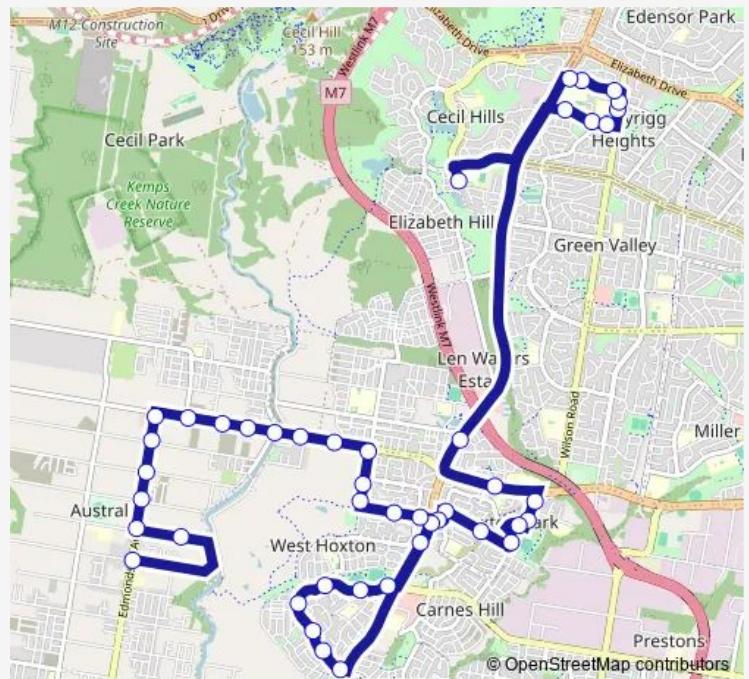

School Bus 2056 Cecil Hills HS to Austral

[Go to website](#)

Direction

Cecil Hills High School, Spencer Rd — Austral Public School, Twenty Ninth Av

45 stops

[Open route schedule](#)

- Cecil Hills High School, Spencer Rd
- Gloucester St At Bringelly Pl
- Gloucester St Opp Northumberland St
- Gloucester St Opp Auckland St
- Bonnyrigg Heights Public School, Wilson Rd
- Wilson Rd Opp Simpson Rd
- Mount St Opp Garland Cres
- Freeman Catholic College Mount St
- Mount St Before Cowpasture Rd
- Cowpasture Rd After Collarenebri Rd
- Hoxton Park Rd After Glen Innes Rd
- First Av Opp Williams Cl
- First Av Opp Windle Av
- Lismore St At Ballina Cl
- Pacific Palms Cct Before Nineteenth Av
- Nineteenth Av Opp Coonabarabran Cres
- Nineteenth Av Before Pacific Palms Cct
- Tibooburra Rd Before Cowpasture Rd
- Cowpasture Rd After Tibooburra Rd
- Greenway Dr After Cowpasture Rd
- Greenway Dr Opp Greenway Park

Route schedule

Cecil Hills High School, Spencer Rd — Austral Public School, Twenty Ninth Av

| | |
|-----------|-------|
| Monday | 15:02 |
| Tuesday | 15:02 |
| Wednesday | 15:02 |
| Thursday | 15:02 |
| Friday | 15:02 |
| Saturday | — |
| Sunday | — |

Route info

Direction: Cecil Hills High School, Spencer Rd

Stops: 45

Trip Duration: 0 hour 48 min

2056 — Cecil Hills HS to Austral

Greenway Dr After Hobler Av

Greenway Dr Before Mitchell Dr

Greenway Dr Before Mitchell Dr

2056 School Bus time schedules and route maps are available in an offline PDF at busmaps.com. Use the busmaps.com website to see live bus times, train schedule or subway schedule, and step-by-step directions for all public transit in Liverpool