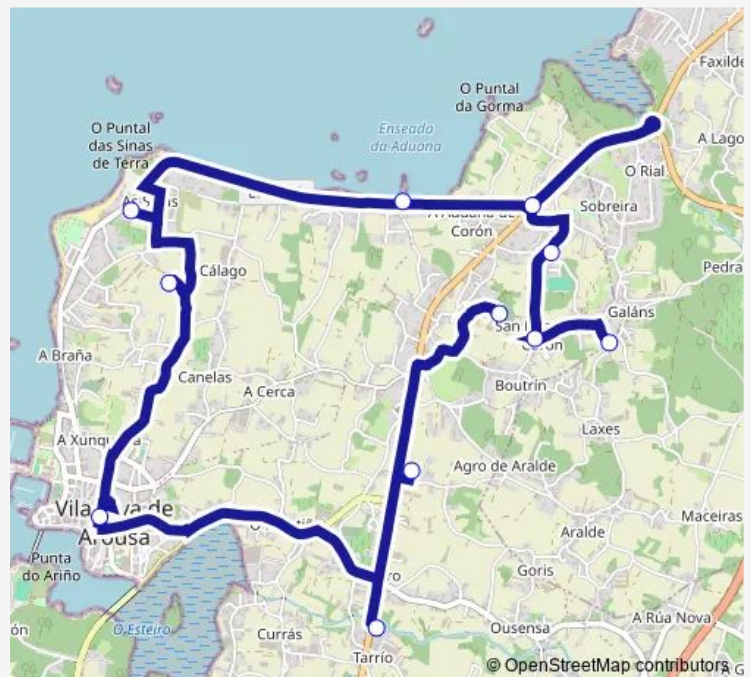

### Direction

Cruce Eibiño — Ceip de San Roque

11 stops

[Open route schedule](#)

Cruce Eibiño

Cruceiro San Roque

Saradelo

Aduana

Muelle

As Sinas

SAN Pedro

Vilanova

Agrolongo

Lameiro

Ceip de San Roque

### Route schedule

Cruce Eibiño — Ceip de San Roque

Monday 09:04

Tuesday 09:04

Wednesday 09:04

Thursday 09:04

Friday 09:04

Saturday —

### Route info

Direction: Cruce Eibiño

Stops: 11

Trip Duration: 0 hour 21 min

XG627031 — Ceip de San Roque-Cruce Eibiño