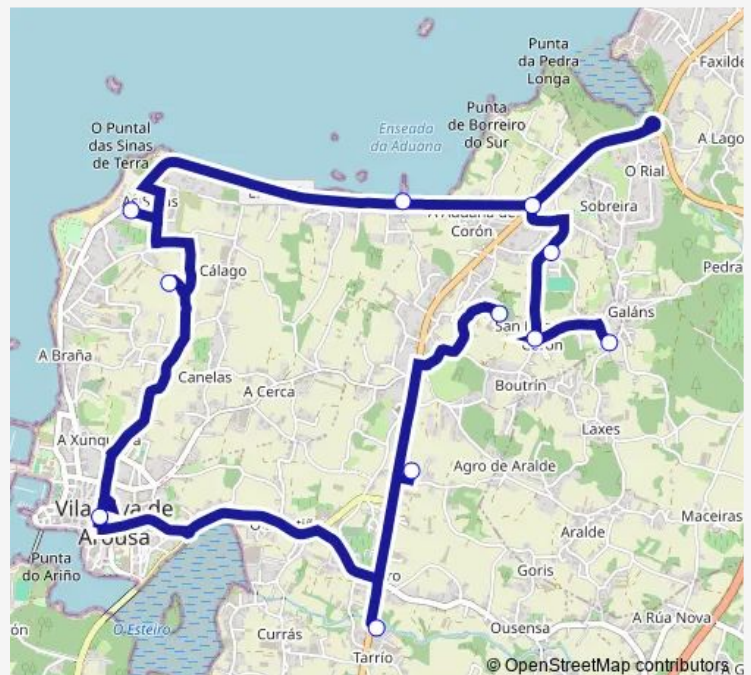

### Direction

Cruce Eibiño — Ceip de San Roque

11 stops

[Open route schedule](#)

Cruce Eibiño

Cruceiro San Roque

Saradelo

Aduana

Muelle

As Sinas

SAN Pedro

Vilanova

Agrolongo

Lameiro

Ceip de San Roque

### Route schedule

Cruce Eibiño — Ceip de San Roque

Monday 09:04

Tuesday 09:04

Wednesday 09:04

Thursday 09:04

Friday 09:04

Saturday —

### Route info

Direction: Cruce Eibiño

Stops: 11

Trip Duration: 0 hour 21 min

Xg627031 — Ceip de San Roque-Cruce Eibiño