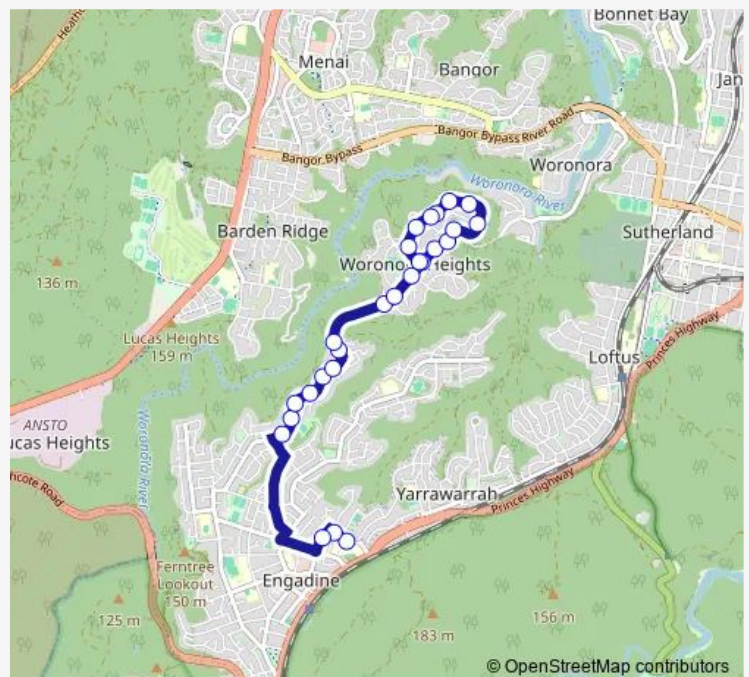

Bundanoon Rd Before Warrangarree Dr

Warrangarree Dr At Wylah Pl

Warrangarree Dr At Spoonbill Av

Warrangarree Dr At Jabiru Pl

Warrangarree Dr After Jabiru Pl

Route schedule

Engadine High School, Porter Rd — Warrangarree Dr At Bundanoon Rd

Monday 15:23

Tuesday 15:23

Wednesday 15:23

Thursday 15:23

Friday 15:23

Saturday —

Sunday —

Route info

Direction: Engadine High School, Porter Rd

Stops: 26

Trip Duration: 0 hour 22 min

S233 — Engadine HS to Woronora Heights

Warrangarree Dr At Dove Cl

Warrangarree Dr At Oriole St

Warrangarree Dr Opp Goshawk Cres

Woronora Heights Shopping Centre,Warrangarree Dr

Warrangarree Dr At Bundanoon Rd

S233 School Bus time schedules and route maps are available in an offline PDF at [busmaps.com](https://busmaps.com). Use the [busmaps.com](https://busmaps.com) website to see live bus times, train schedule or subway schedule, and step-by-step directions for all public transit in Liverpool