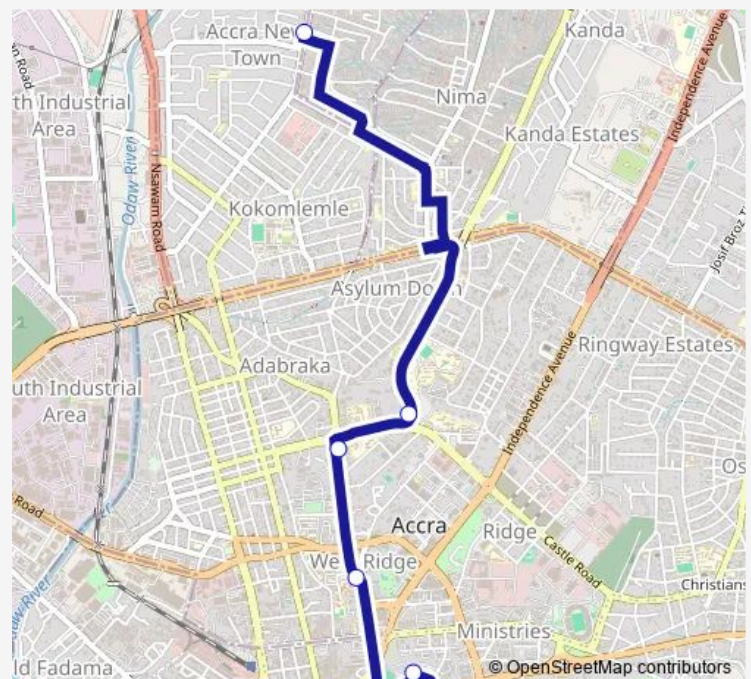

### Direction

Total 186 — Terminal New Tema Station

5 stops

[Open route schedule](#)

Total 186

Atlantic Traffic

Ghana Blind Union

Accra Poly

Terminal New Tema Station

### Route schedule

Total 186 — Terminal New Tema Station

Monday 13:22

Tuesday 13:22

Wednesday 13:22

Thursday 13:22

Friday 13:22

Saturday 13:22

### Route info

Direction: Total 186

Stops: 5

Trip Duration: 0 hour 37 min

■ 420B — Null

420B Bus time schedules and route maps are available in an offline PDF at [busmaps.com](https://busmaps.com). Use the [busmaps.com](https://busmaps.com) website to see live bus times, train schedule or subway schedule, and step-by-step directions for all public transit in Accra