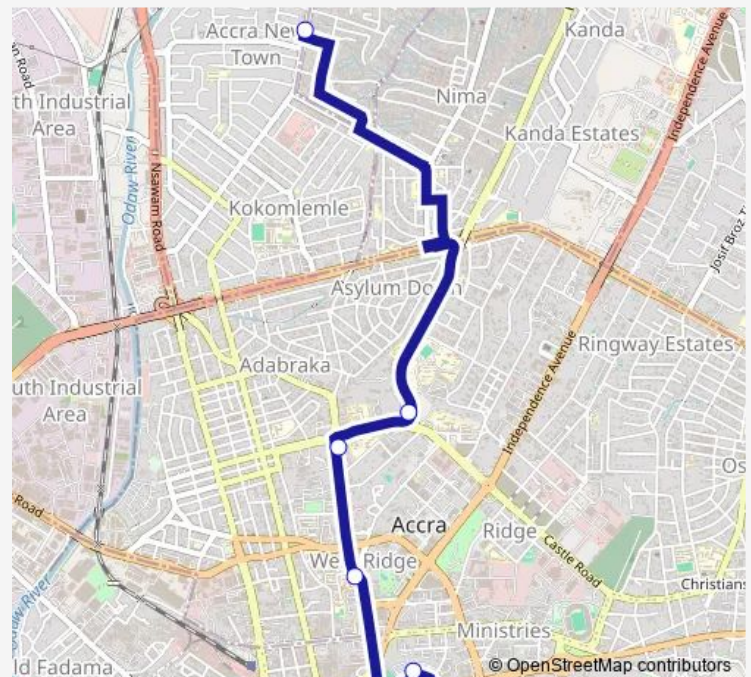

Bus 420b Null

[Go to website](#)

Direction

Total 186 — Terminal New Tema Station

5 stops

[Open route schedule](#)

Total 186

Atlantic Traffic

Ghana Blind Union

Polytechnic

Terminal New Tema Station

Route schedule

Total 186 — Terminal New Tema Station

Monday 13:22

Tuesday 13:22

Wednesday 13:22

Thursday 13:22

Friday 13:22

Saturday 13:22

Sunday 13:22

Route info

Direction: Total 186

Stops: 5

Trip Duration: 0 hour 37 min

■ 420b — Null

420b Bus time schedules and route maps are available in an offline PDF at busmaps.com. Use the busmaps.com website to see live bus times, train schedule or subway schedule, and step-by-step directions for all public transit in Accra