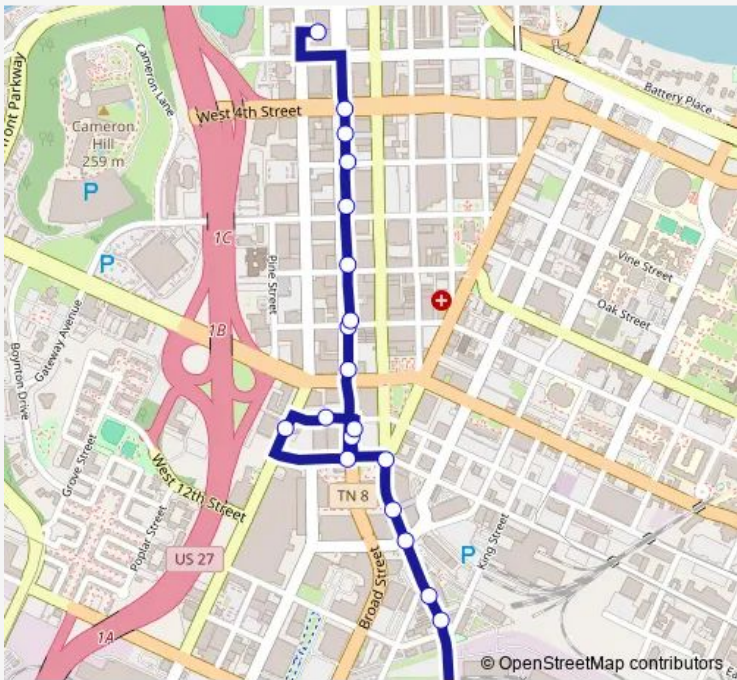

## Bus DTS Downtown Shuttle

[Go to website](#)

**Direction**  
 Shuttle Park South — Shuttle Park North - Internal  
 15 stops  
[Open route schedule](#)

- Shuttle Park South
- Market & King1
- Market + Drc
- Market & 12th1
- Market + Warehouse Row
- Market + 11th Patten Towers
- 10th + Library
- Broad & 11th1
- Broad + Read House
- Broad & Tivoli East Side
- Broad + 7th
- Broad & 6th Market Court 0
- Broad & Jack's Alley
- Broad + 4th
- Shuttle Park North - Internal

Route schedule  
 Shuttle Park South — Shuttle Park North - Internal

Monday	—
Tuesday	—
Wednesday	—
Thursday	—
Friday	—
Saturday	—
Sunday	09:30-09:54

Route info  
 Direction: Shuttle Park South  
 Stops: 15  
 Trip Duration: 0 hour 15 min

## Direction

Shuttle Park South — Shuttle Park North - Internal

20 stops

[Open route schedule](#)

Shuttle Park South

Market & King1

Market + Drc

Market & 12th1

Broad & 8th-1

Broad & Tivoli East Side

Broad + 7th

Broad & 6th Market Court 0

Broad & 5th-0

Broad & Jack's Alley

Broad + 4th

Shuttle Park North - Internal