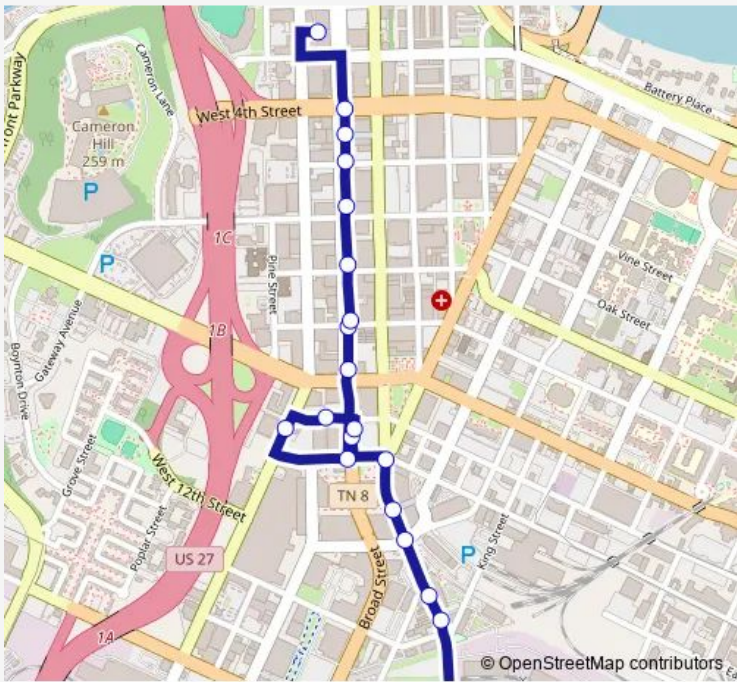

Bus Dts Downtown Shuttle

[Go to website](#)

Direction
 Shuttle Park South — Shuttle Park North - Internal
 20 stops
[Open route schedule](#)

- Shuttle Park South
- Market & King1
- Market + Drc
- Market & Houston1
- Market + Warehouse Row
- Market + 11th Patten Towers
- Broad & 11th1
- Broad + 10th
- 10th + Library
- Carter + Days Inn
- 11tn & Broad
- Broad + Read House
- Broad & 8th-1
- Broad & Tivoli East Side
- Broad + 7th
- Broad & 6th Market Court 0
- 5TH + Republic Lot
- Broad & Jack's Alley
- Broad + 4th
- Shuttle Park North - Internal

Route info
 Direction: Shuttle Park South
 Stops: 20
 Trip Duration: 0 hour 15 min

■ Dts — Downtown Shuttle **BusMaps**

Direction

Shuttle Park South — Shuttle Park North - Internal

15 stops

[Open route schedule](#)

Broad + Read House

Broad & Tivoli East Side

Broad + 7th

Broad & 6th Market Court 0

Broad & Jack's Alley

Broad + 4th

Shuttle Park North - Internal

Route schedule

Shuttle Park South — Shuttle Park North - Internal

Monday	—
Tuesday	—
Wednesday	—
Thursday	—
Friday	—
Saturday	—
Sunday	09:30-09:54

Route info

Direction: Shuttle Park South

Stops: 15

Trip Duration: 0 hour 15 min