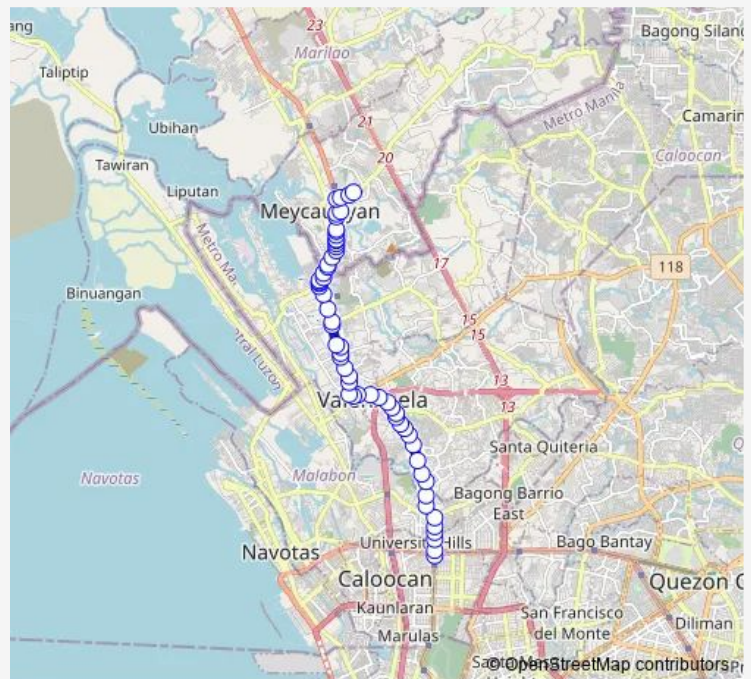

Bus Meycauayan - Monumento via Mcarthur Hi-way

[Go to website](#)

Direction
 Monumento, Rizal Avenue, Caloocan City — Pwrhauz Ministries Inc., Malhacan Road, City of Meycauayan
 59 stops
[Open route schedule](#)

- Monumento, Rizal Avenue, Caloocan City
- Bonifacio Market, Macarthur Highway, Caloocan City
- Floresco North Mortuary, Macarthur Highway, Caloocan City
- Macarthur Highway / Lazones Intersection, Malabon City
- Potrero Heights Elementary School, Macarthur Highway, Malabon City
- Malabon City / Victoneta Avenue Intersection, Malabon City
- Macarthur Highway / Del Monte Intersection, Malabon City
- CDC Manufacturing, Macarthur Highway, Malabon City
- Calalang General Hospital, Macarthur Highway, Malabon City
- Bearsea Auto Supply, Macarthur Highway, Valenzuela City
- Our Lady of Fatima University College of Medicine, Macarthur Highway, Valenzuela City
- Bread of Life, Macarthur Highway, Valenzuela City
- Novo Dep. Store, Macarthur Highway, Valenzuela City
- Macarthur Highway / Cayetano Intersection, Valenzuela City
- SM Center Valenzuela, Macarthur Highway, Valenzuela City
- Macarthur Highway / San Francisco, Macarthur Highway, Karuhatan, Valenzuela City
- Macro Lpg, Macarthur Highway, Valenzuela City

Route schedule

Monumento, Rizal Avenue, Caloocan City — Pwrhauz Ministries Inc., Malhacan Road, City of Meycauayan

Monday	00:00
Tuesday	00:00
Wednesday	00:00
Thursday	00:00
Friday	00:00
Saturday	00:00
Sunday	00:00

Route info

Direction: Monumento, Rizal Avenue, Caloocan City
 Stops: 59
 Trip Duration: 0 hour 53 min

■ Meycauayan - Monumento via Mcarthur Hi-way **BusMaps**

Karuhatan Public Market, Macarthur Highway, Valenzuela City