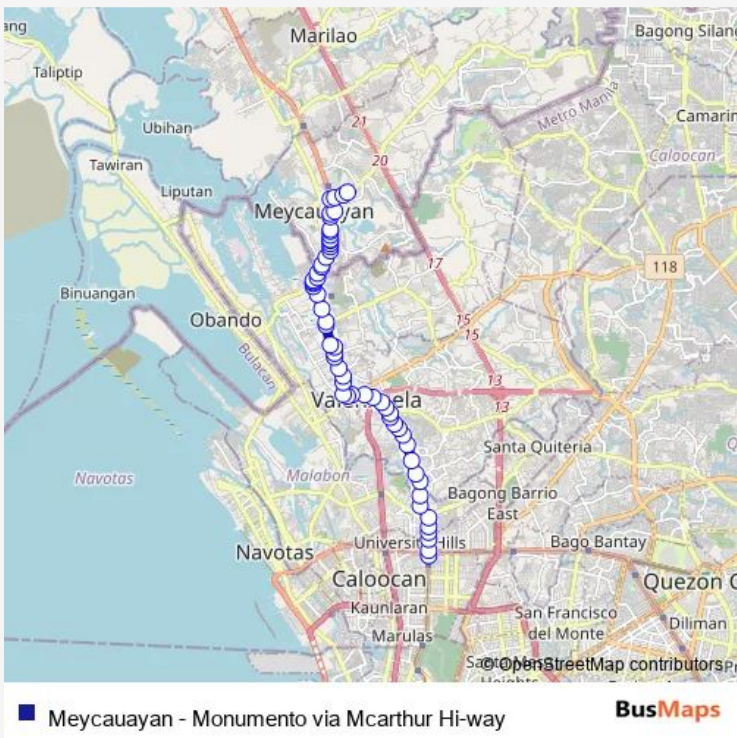

Bus Meycauayan - Monumento via Mcarthur Hi-way

[Go to website](#)

Direction
 Monumento, Rizal Avenue, Caloocan City — Pwrhauz Ministries Inc., Malhacan Road, City of Meycauayan
 59 stops
[Open route schedule](#)

Route schedule

Monumento, Rizal Avenue, Caloocan City — Pwrhauz Ministries Inc., Malhacan Road, City of Meycauayan

Monday	00:00
Tuesday	00:00
Wednesday	00:00
Thursday	00:00
Friday	00:00
Saturday	00:00
Sunday	00:00

Route info

Direction: Monumento, Rizal Avenue, Caloocan City

Stops: 59

Trip Duration: 0 hour 53 min

Karuhatan Public Market, Macarthur Highway, Valenzuela City

Bureau of Telecom Training Institute, Macarthur Highway, Valenzuela City

South supermarket, Macarthur Highway, Valenzuela City

Flying V Gas, Macarthur Highway, Valenzuela City

Macarthur Highway / Maysan Road Intersection, Malinta, Valenzuela City

Malinta Elementary School, Macarthur Highway, Malinta, Valenzuela City