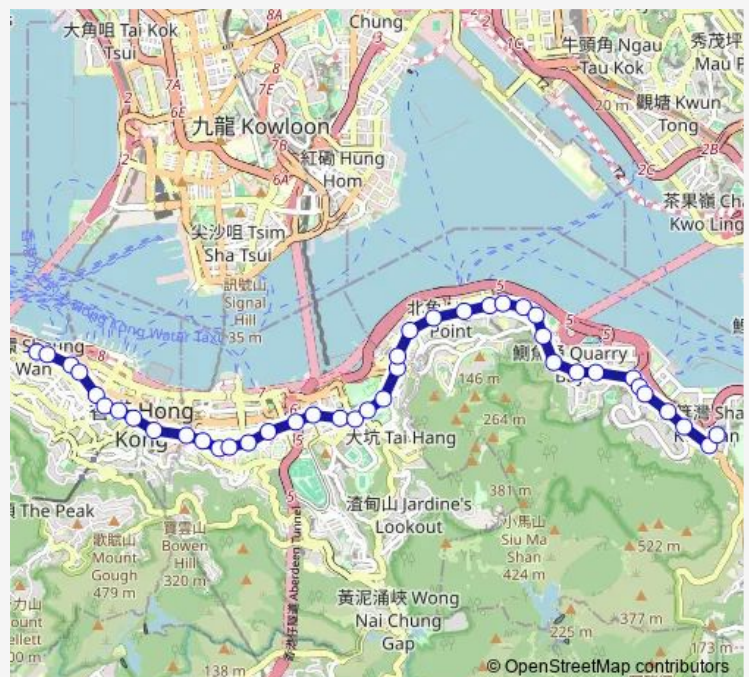

King'S Road (Hing FAT Street) (East Bound)

Route schedule

Western Market Terminus — Shau KEI WAN Terminus

Monday 05:55-23:00

Tuesday 05:55-23:00

Wednesday 05:55-23:00

Thursday 05:55-23:00

Friday 05:55-23:00

Saturday 06:00-23:00

Sunday 06:02-23:00

Route info

Direction: Western Market Terminus

Stops: 41

Trip Duration: 1 hour 8 min

■ Shau KEI WAN - Western Market (\$2 FOR Joyyou Card Holder Aged 60 TO 64) **BusMaps**

King'S Road (Wing Hing Street) (East Bound)

King'S Road (Jupiter Street) (East Bound)

King'S Road (Fortress Hill) (East Bound)

King'S Road (North Point Road) (East Bound)

King'S Road (SHU KUK Street) (East Bound)

Saturday 06:01-23:00

Sunday 06:02-23:00

Route info

Direction: Shau KEI WAN Terminus

Stops: 40

Trip Duration: 1 hour 8 min

YEE WO Street (Paterson Street) (West Bound)
Hennessy Road (Canal Road West) (West Bound)
Hennessy Road (Tonnochy Road) (West Bound)
Johnston Road (Burrows Street) (West Bound)
Johnston Road (O'Brien Road) (West Bound)
Johnston Road (Swatow Street) (West Bound)
Johnston Road (Gresson Street) (West Bound)
Hennessy Road (Arsenal Street) (West Bound)
Queensway (Admiralty MTR Station) (West Bound)
Queensway (Cotton Tree Drive) (West Bound)
DES Voeux Road Central (Bank Street) (West Bound)
DES Voeux Road Central (Pedder Street) (West Bound)
DES Voeux Road Central (Pottinger Street) (West Bound)
DES Voeux Road Central (Gilman Street) (West Bound)
DES Voeux Road Central (MAN WAH Lane) (West Bound)
Western Market Terminus