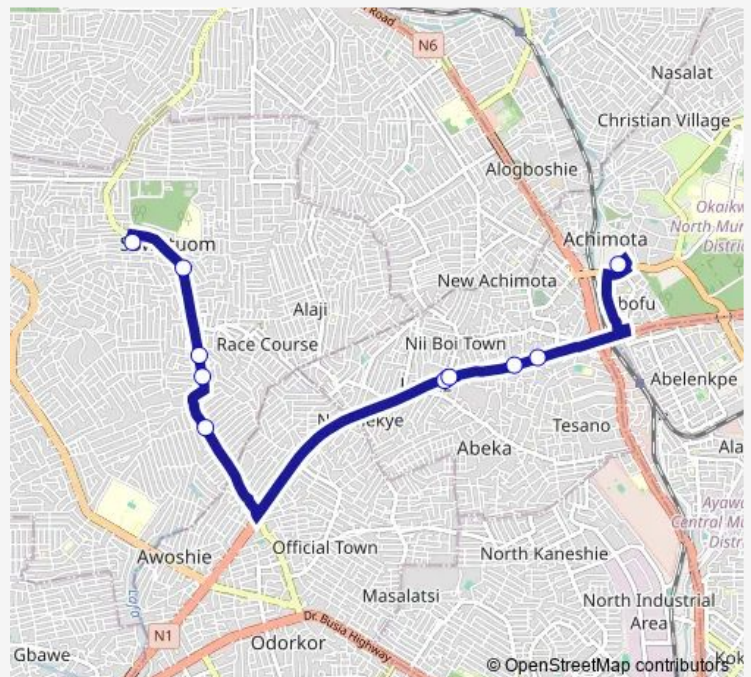

Bus 122A Achimota to Sowutuom Station

[Go to website](#)

Direction

Terminal Achimota — Terminal Sowutuom Station

11 stops

[Open route schedule](#)

Terminal Achimota

Nib

Flat Top

Nii Boiman

Abeka Lapaz Station

Blue Kiosk

Drug Store Junction

Auntie Eku

Polo Junction 122

Market 999

Terminal Sowutuom Station

Route schedule

Terminal Achimota — Terminal Sowutuom Station

Monday 11:44

Tuesday 11:44

Wednesday 11:44

Thursday 11:44

Friday 11:44

Saturday 11:44

Sunday 11:44

Route info

Direction: Terminal Achimota

Stops: 11

Trip Duration: 1 hour 4 min

■ 122A — Achimota to Sowutuom Station

122A Bus time schedules and route maps are available in an offline PDF at busmaps.com. Use the busmaps.com website to see live bus times, train schedule or subway schedule, and step-by-step directions for all public transit in Accra