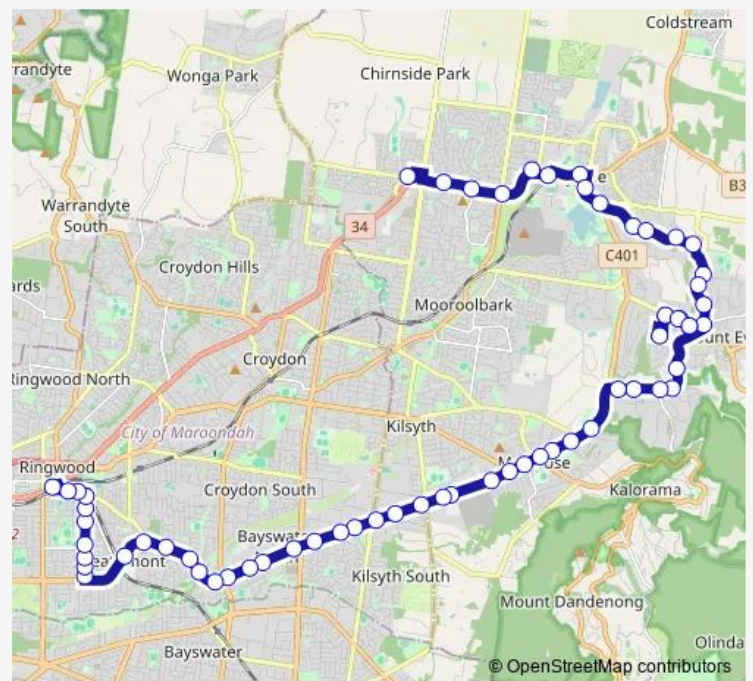

Bus 679 Chirside Park SC - Ringwood

[Go to website](#)

Direction

Ringwood Station/Maroondah Hwy (Ringwood) — Chirside Park SC/Maroondah Hwy (Chirside Park)

59 stops

[Open route schedule](#)

- Ringwood Station/Maroondah Hwy (Ringwood)
- Wilana St/Bedford Rd (Ringwood)
- Pitt St/Bedford Rd (Ringwood)
- Best St/Great Ryrie St (Ringwood)
- Allen St/Great Ryrie St (Ringwood)
- Emerald St/Great Ryrie St (Ringwood)
- Dresden Ave/Great Ryrie St (Heathmont)
- Doulton Ave/Great Ryrie St (Heathmont)
- Erica Cres/Great Ryrie St (Heathmont)
- Great Ryrie St/Canterbury Rd (Heathmont)
- Balfour Ave/Canterbury Rd (Heathmont)
- Heathmont Station/Canterbury Rd (Heathmont)
- Heathmont Uniting Church/Canterbury Rd (Heathmont)
- Bedford Rd/Canterbury Rd (Heathmont)
- Fernwood Ave/Canterbury Rd (Ringwood East)
- Grayview Ave/Canterbury Rd (Ringwood East)
- Greenhill Rd/Canterbury Rd (Bayswater North)
- Bayswater Rd/Canterbury Rd (Bayswater North)
- Hamilton Rd/Canterbury Rd (Bayswater North)
- Canterbury Rd (Bayswater North)
- Dorset Rd/Canterbury Rd (Bayswater North)

Route schedule

Ringwood Station/Maroondah Hwy (Ringwood) — Chirside Park SC/Maroondah Hwy (Chirside Park)

| | |
|-----------|-------------|
| Monday | 08:44-11:36 |
| Tuesday | 11:36 |
| Wednesday | 11:36 |
| Thursday | 11:36 |
| Friday | 11:36 |
| Saturday | 08:44-16:48 |
| Sunday | — |

Route info

Direction: Ringwood Station/Maroondah Hwy (Ringwood)

Stops: 59

Trip Duration: 1 hour 0 min

679 — Chirside Park SC - Ringwood

Galloway Gr/Canterbury Rd (Bayswater North)

Gatwick Rd/Canterbury Rd (Bayswater North)