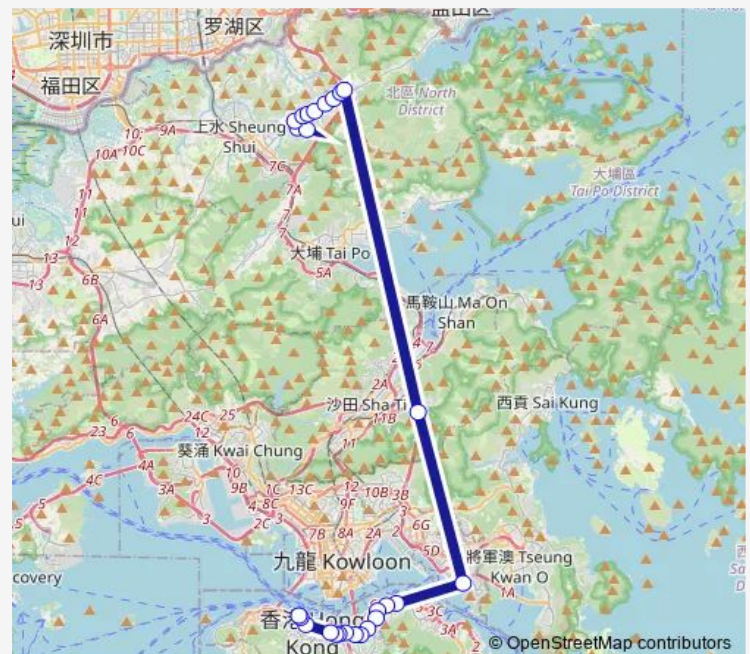

Route schedule

[Ctb] Hong Kong Station[[Kmb+Ctb] Central (Hong Kong Station) BUS Terminus/
Hong Kong Station[[Kmb] Central (Hong Kong Station) BUS Terminus — [Ctb] Queen'S Hill Estate[[Kmb] Queen'S Hill BUS Terminus

Stops: 28

Trip Duration: 1 hour 34 min

[Ctb] Ngan MOK Street, King'S Road[[Kmb+Ctb] Ngan MOK Street/
Ngan MOK Street, King'S Road[[Kmb] Ngan MOK Street

[Ctb] 7 Seas Shopping Centre, King'S Road[[Kmb+Ctb] 7 Seas Shopping Centre/
7 Seas Shopping Centre, King'S Road[[Kmb] 7 Seas Shopping Centre