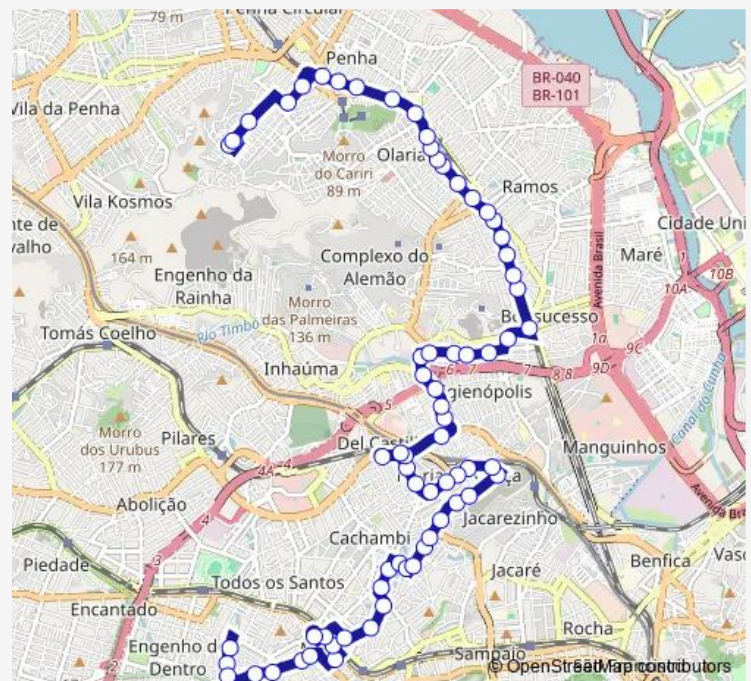

Doutor Noguchi

Piumbi

Democráticos

Route schedule

Ponto Final: Grotão — Ponto Final: Méier : Intendente Cunha Menezes

Monday 00:00

Tuesday 00:00

Wednesday 00:00

Thursday 00:00

Friday 00:00

Saturday 00:00

Sunday 00:00

Route info

Direction: Ponto Final: Grotão

Stops: 58

Trip Duration: 0 hour 45 min