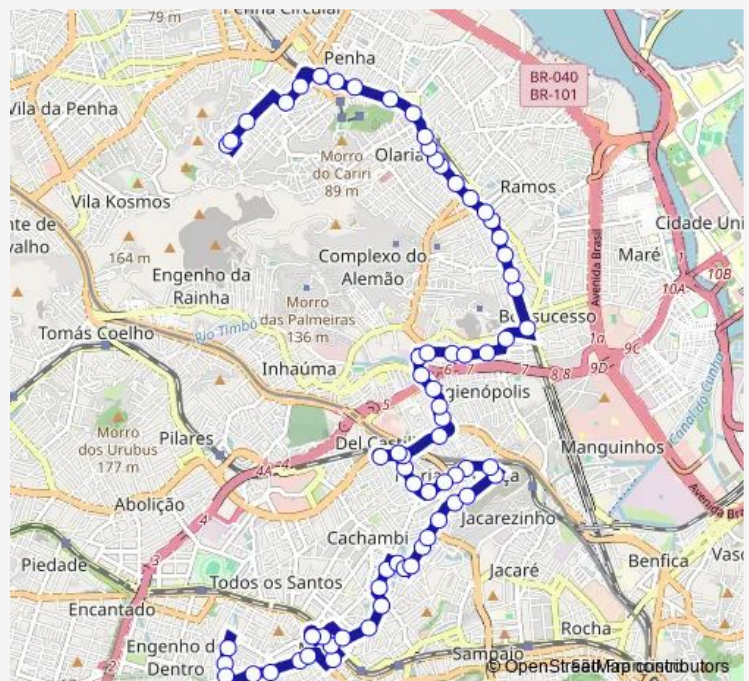

Doutor Noguchi

Piumbi

Democráticos

Route schedule

Ponto Final: Grotão — Ponto Final: Méier : Intendente Cunha Menezes

Monday 00:00

Tuesday 00:00

Wednesday 00:00

Thursday 00:00

Friday 00:00

Saturday 00:00

Sunday 00:00

Route info

Direction: Ponto Final: Grotão

Stops: 58

Trip Duration: 0 hour 47 min