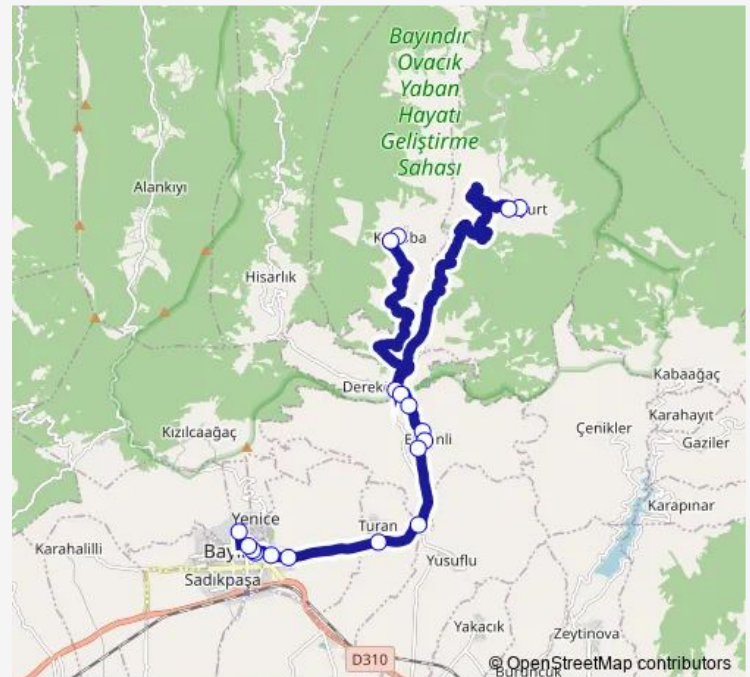

### Route schedule

Sariyurt Meydan — Bayındır Son Durak

Monday 06:00-19:20

Tuesday 06:00-19:20

Wednesday 06:00-19:20

Thursday 06:00-19:20

Friday 06:00-19:20

Saturday 06:00-19:20

### Route info

Direction: Sariyurt Meydan

Stops: 19

Trip Duration: 2 hour 5 min

679 — Sariyurt-Bayindir

BusMaps

Bayındır Sanayi

Bayındır Tariş

Turanlı

Yusuflu Köyü Yol Ayrımı

Ergenli Giriş

Ergenli Meydan

Ergenli Çıkış

Kızıloba Ilıca Giriş

## Route schedule

Bayındır Son Durak — Sarıyurt Giriş

Monday	07:40-17:40
Tuesday	07:40-17:40
Wednesday	07:40-17:40
Thursday	07:40-17:40
Friday	07:40-17:40
Saturday	07:40-17:40
Sunday	—